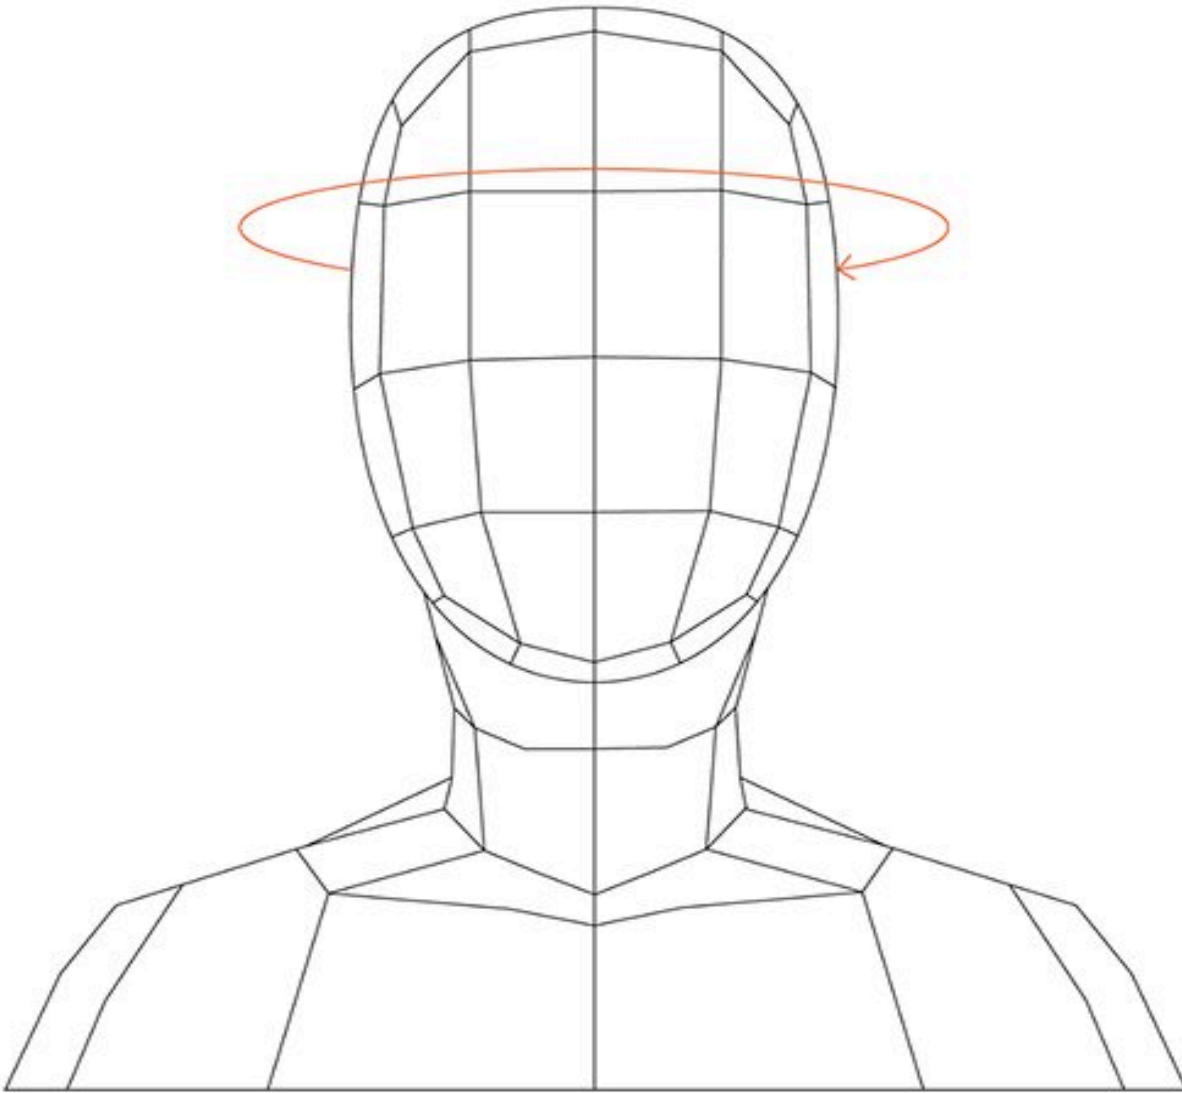

# 2026 POC Ventral Air Mips Cycling Helmet - Uranium Black - Size Chart

## Size Chart in CM

size	Head
S	50 - 56
M	54 - 59
L	56 - 61

## Size Chart in Inches

size	Head
S	19.5 - 22
M	21.5 - 23
L	22 - 24

Sizes are based on the circumference of your head. To determine the correct size, wrap a measuring tape around your head as shown in the diagram. Once you have determined your measurement, use the chart here to find your correct size.