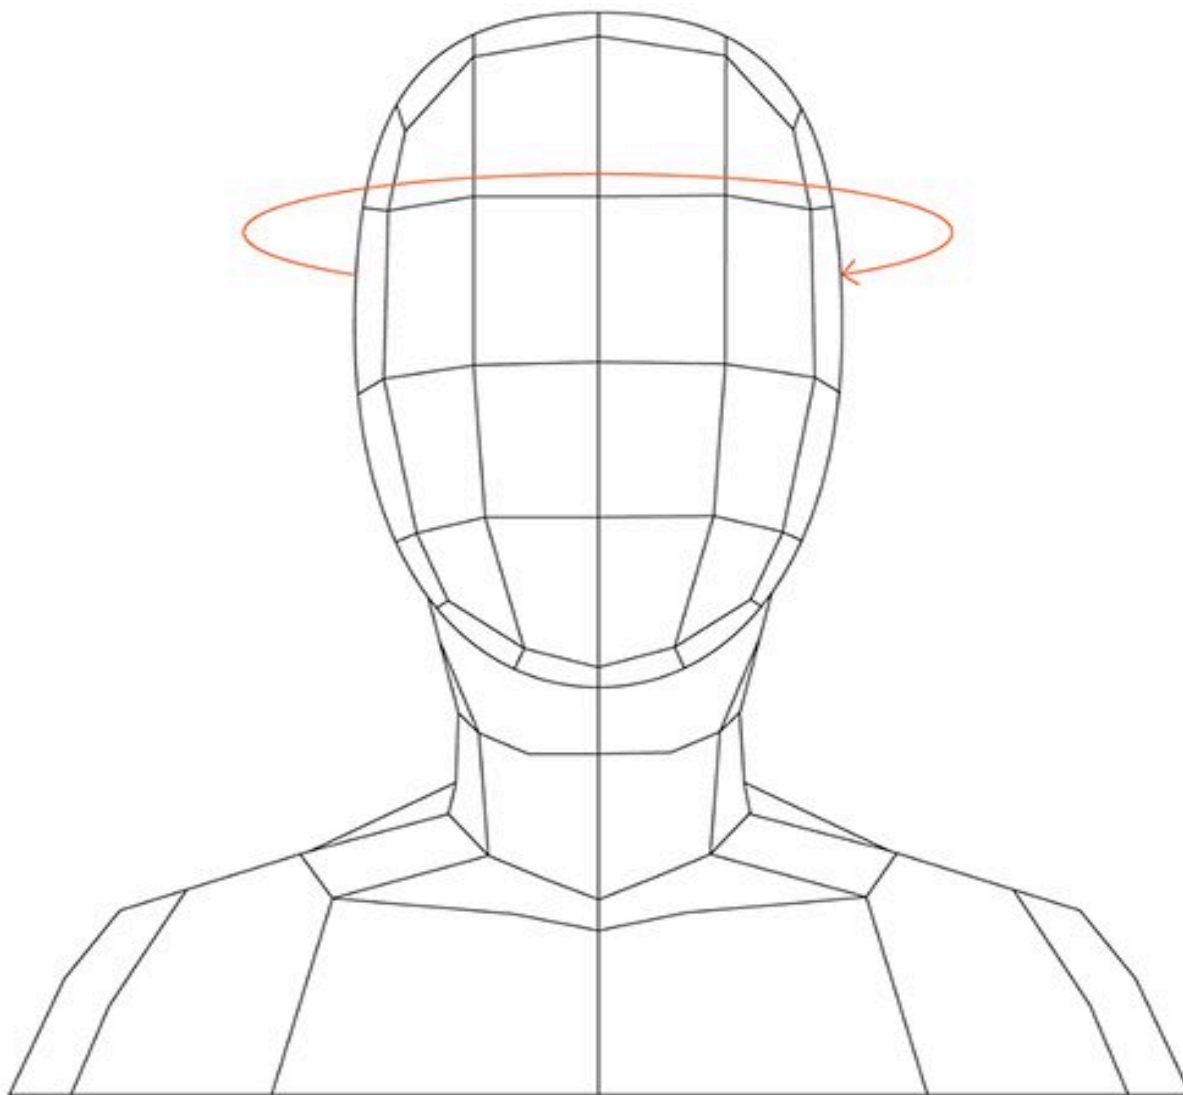

# 2026 POC Ventral Air Mips Wide Fit Cycling Helmet - Size Chart

## Size Chart in CM

size	Head
S	55 - 58
M	59 - 61

## Size Chart in Inches

size	Head
S	21.5 - 23
M	23 - 24

Sizes are based on the circumference of your head. To determine the correct size, wrap a measuring tape around your head as shown in the diagram. Once you have determined your measurement, use the chart here to find your correct size.