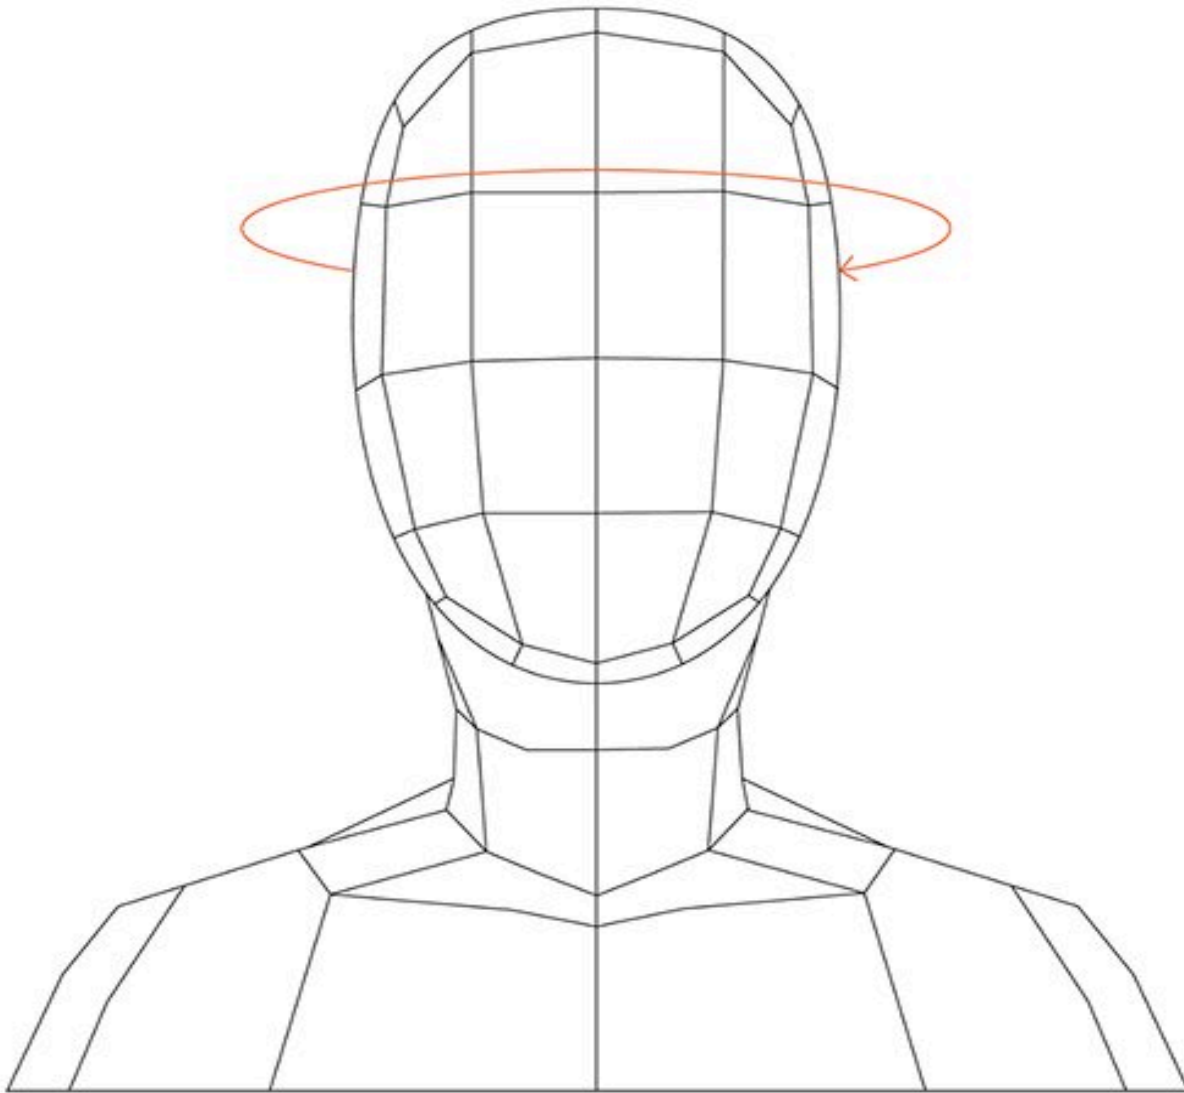

# 2026 POC Ventral Tempus Mips Cycling Helmet - Size Chart

## Size Chart in CM

size	Head
S	19.5 - 22
M	21.5 - 23
L	22 - 24

## Size Chart in Inches

size	Head
S	50 - 56
M	54 - 59
L	56 - 61

Sizes are based on the circumference of your head. To determine the correct size, wrap a measuring tape around your head as shown in the diagram. Once you have determined your measurement, use the chart here to find your

correct size.