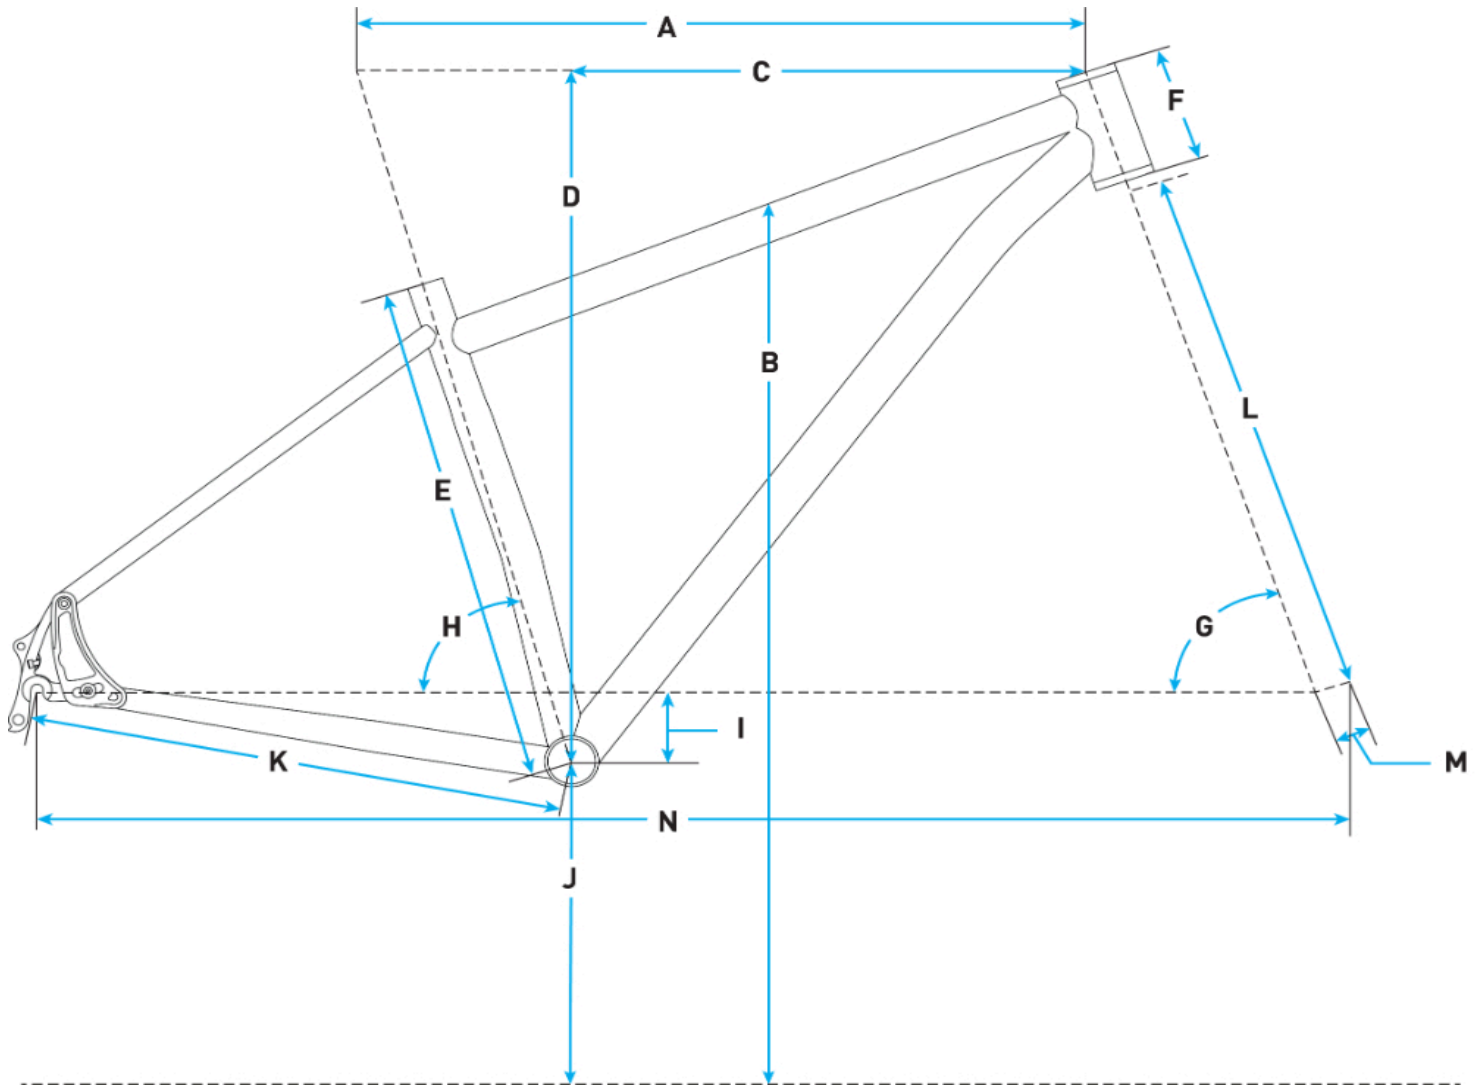

2026 Salsa Beargrease C Frameset - Black - Geometrical Chart

Metric

Size	X-Small	Small	Medium	Large	X-Large
A. Effective Top Tube					
B. Stand Over					
C. Reach					
D. Stack					
E. Total Seat Tube Length					
F. Headtube Length					
G. Headtube Angle					
H. Seat Tube Angle					
I. BB Drop					
K. Chainstay Length					
L. Fork Length Axle to Crown					
M. Fork Offset					
N. Wheelbase					

Crank Arm Length					
Handlebar Width					
Recommended Rider Height					
Stem Length					

Imperial

Size	X-Small	Small	Medium	Large	X-Large
A. Effective Top Tube					
B. Stand Over					
C. Reach					
D. Stack					
E. Total Seat Tube Length					
F. Headtube Length					
G. Headtube Angle					
H. Seat Tube Angle					
I. BB Drop					
K. Chainstay Length					
L. Fork Length Axle to Crown					
M. Fork Offset					
N. Wheelbase					
Crank Arm Length					
Handlebar Width					
Recommended Rider Height					
Stem Length					

Measurements based on:

- A Salsa Kingpin fork which is equivalent to an average 100mm travel suspension fat bike fork at 25% sag
- A 27.5 x 3.8" tire measuring 755mm in diameter
- Standover is measure from top of toptube to ground 50mm forward of BB center