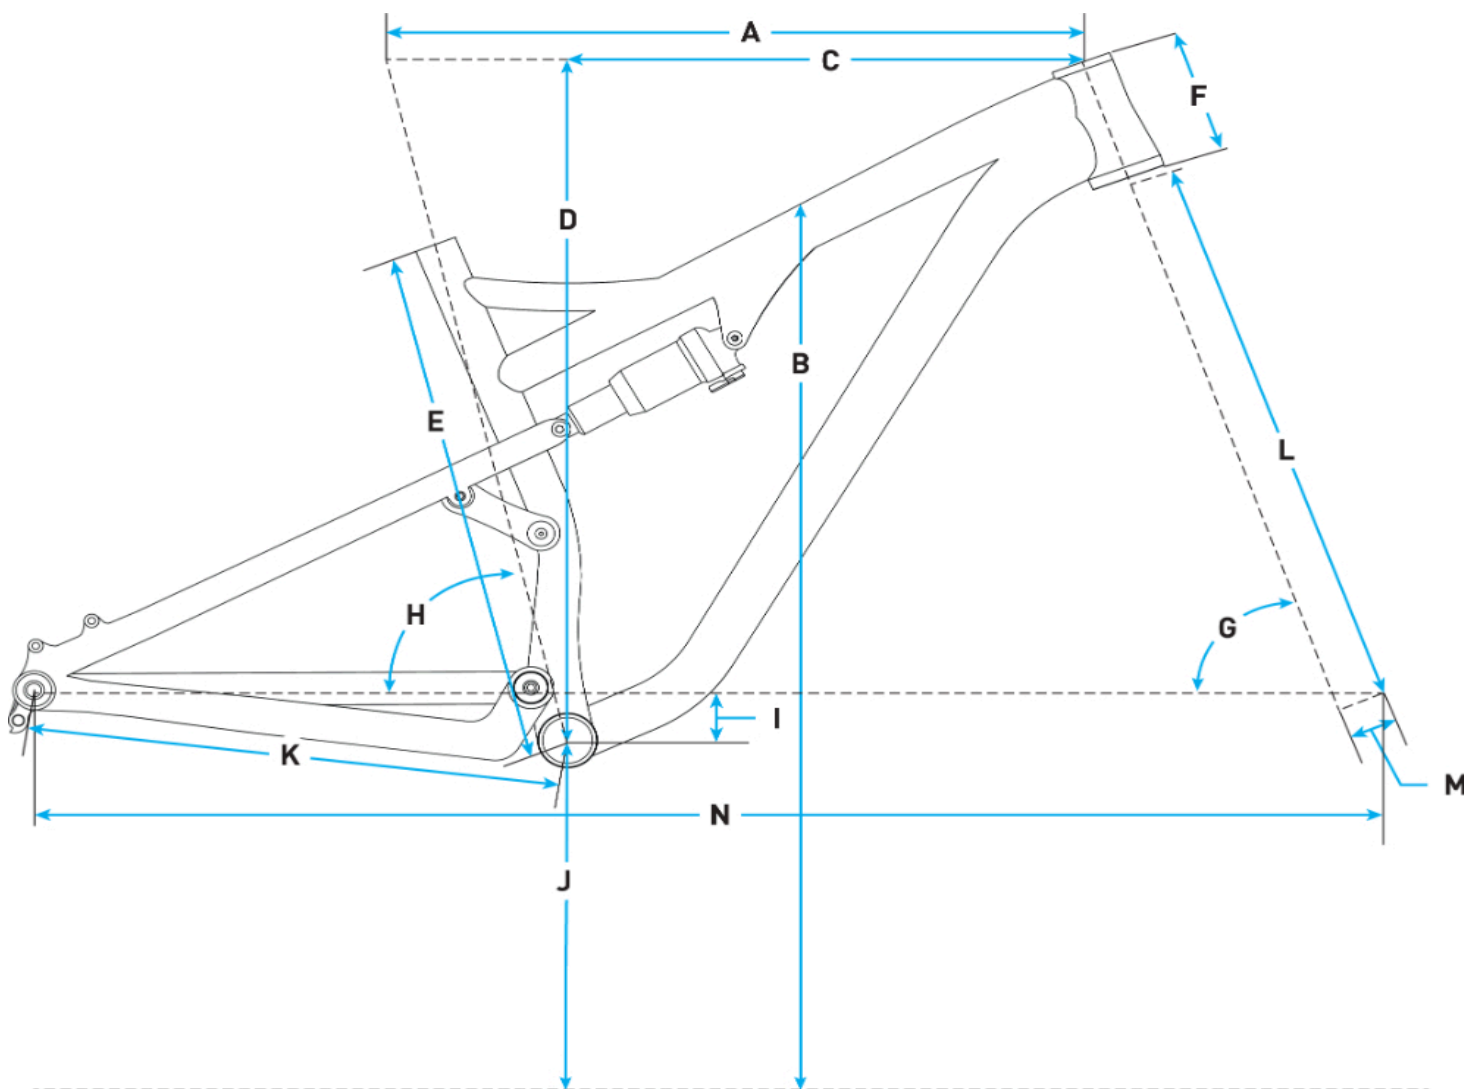

2026 Salsa Blackthorn 125 C Eagle 90 Transmission - Dark Umber/Canyon Red - Geometrical Chart

Metric

Size	Small	Medium	Large	X-Large
A. Effective Top Tube	587.0- 588.0	609.0- 610.0	631.0- 632.0	653.0- 654.0
B. Stand Over	736.0- 733.0	736.0- 733.0	737.0- 733.0	737.0- 733.0
C. Reach	462.0- 458.0	482.0- 478.0	502.0- 498.0	521.0- 518.0
D. Stack	605.0- 609.0	614.0- 617.0	623.0- 626.0	632.0- 635.0
E. Total Seat Tube Length	405.0	430.0	455.0	480.0
F. Headtube Length	100.0	110.0	120.0	130.0
G. Headtube Angle	64.7	64.7	64.7	64.7
	64.4	64.4	64.4	64.4
H. Seat Tube Angle	78.3	78.3	78.3	78.2
	77.9	77.9	77.9	77.9

I. BB Drop	32.0- 36.0	31.0- 36.0	31.0- 36.0	31.0- 36.0
J. BB Height	344.0- 340.0	345.0- 340.0	345.0- 340.0	345.0- 340.0
K. Chainstay Length	432.0- 433.0	432.0- 433.0	432.0- 433.0	432.0- 433.0
L. Fork Length Axle to Crown	551.0	551.0	551.0	551.0
M. Fork Offset	43.0	43.0	43.0	43.0
N. Wheelbase	1210.0- 1211.0	1236.0- 1235.0	1260.0- 1260.0	1283.0- 1284.0
Crank Arm Length	165.0	165.0	165.0	165.0
Handlebar Width	780.0	780.0	780.0	780.0
Recommended Rider Height	157.0 - 170.0	168.0 - 180.0	178.0 - 191.0	188.0 - 201.0
Stem Length	40.0	40.0	40.0	40.0

Measurements based on:

- an unsprung bike (no sag)
- a 29 x 2.5" tire measuring 752mm in diameter
- Standover is measured from vertically from ground to top of top tube 50mm forward of bottom bracket center
- Note: Where two measurements are listed, the first number is with Flip Chip in default High position; the second number is with Flip Chip in Low position