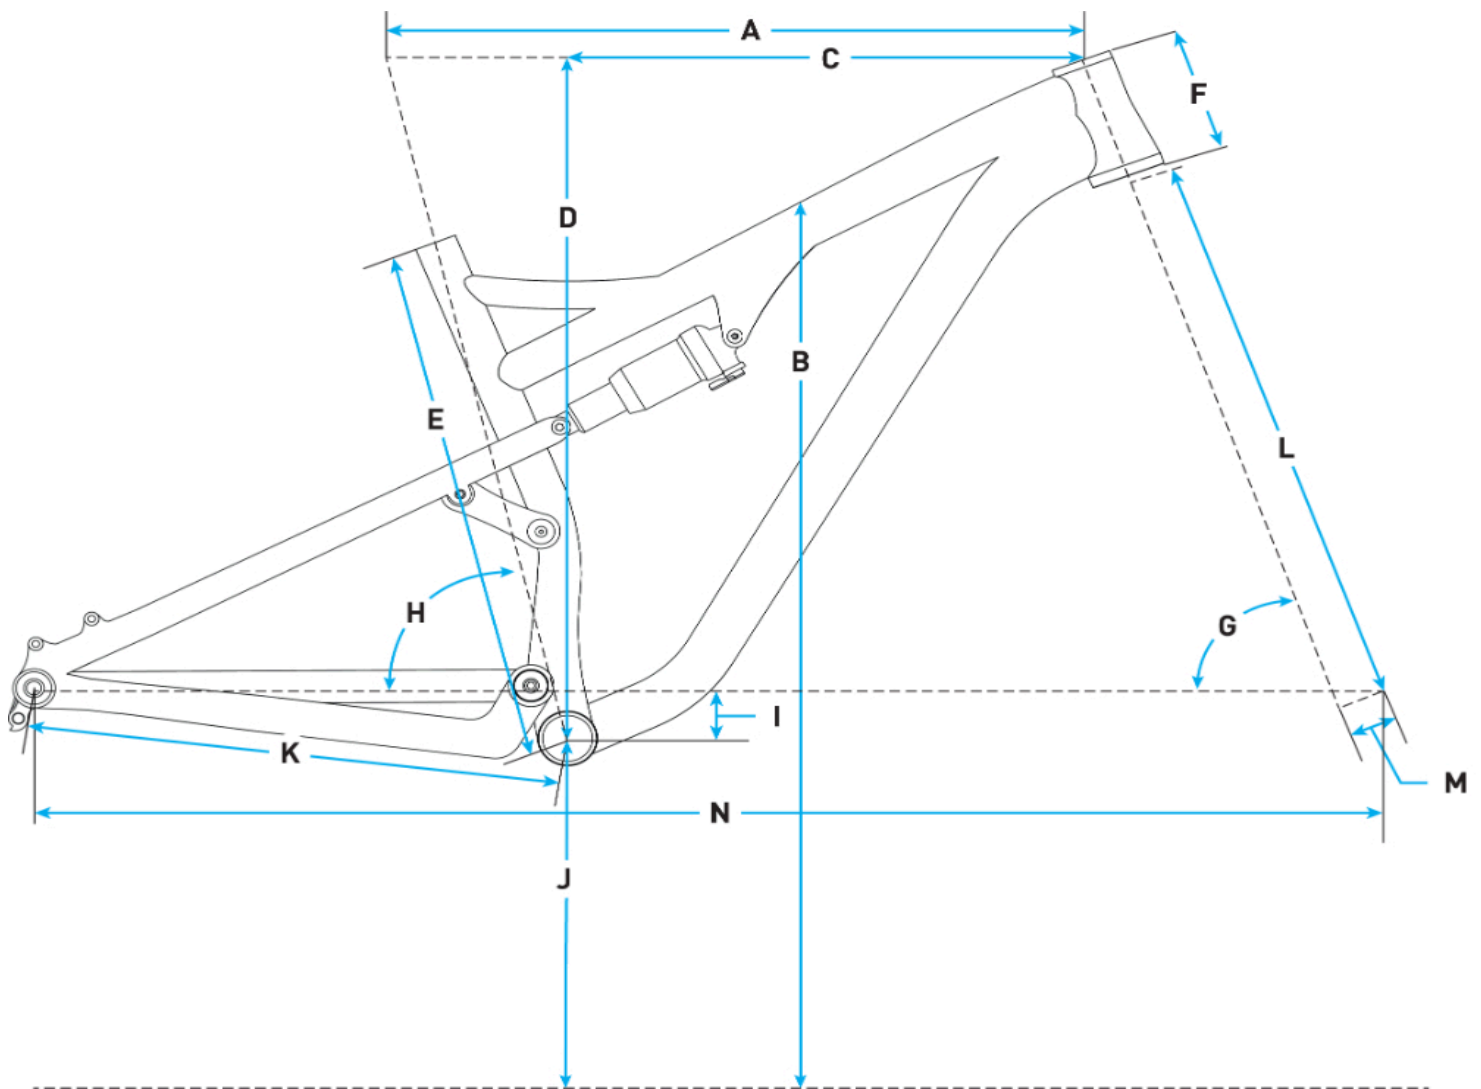

2026 Salsa Blackthorn 145 C Eagle 90 Transmission - Black/Graphite Gray - Geometrical Chart

Metric

Size	Small	Medium	Large	X-Large
A. Effective Top Tube	589.0- 590.0	611.0- 612.0	633.0- 634.0	655.0- 656.0
B. Stand Over	746.0- 743.0	746.0- 743.0	747.0- 743.0	747.0- 743.0
C. Reach	452.0- 449.0	472.0- 469.0	492.0- 489.0	512.0- 509.0
D. Stack	612.0- 615.0	621.0- 624.0	630.0- 633.0	639.0- 642.0
E. Total Seat Tube Length	405.0	430.0	455.0	480.0
F. Headtube Length	100.0	110.0	120.0	130.0
G. Headtube Angle	63.9	63.9	63.9	63.9
	63.6	63.6	63.6	63.6
H. Seat Tube Angle	77.4	77.4	77.4	77.4
	77.1	77.1	77.1	77.1

I. BB Drop	25.0- 30.0	25.0- 30.0	25.0- 30.0	25.0- 30.0
J. BB Height	351.0- 346.0	351.0- 346.0	351.0- 346.0	351.0- 346.0
K. Chainstay Length	432.0- 433.0	432.0- 433.0	432.0- 433.0	432.0- 433.0
L. Fork Length Axle to Crown	571.0	571.0	571.0	571.0
M. Fork Offset	43.0	43.0	43.0	43.0
N. Wheelbase	1219.0- 1220.0	1243.0- 1244.0	1268.0- 1269.0	1292.0- 1293.0
Crank Arm Length	165.0	165.0	165.0	165.0
Handlebar Width	780.0	780.0	780.0	780.0
Recommended Rider Height	157.0 - 170.0	168.0 - 180.0	178.0 - 191.0	188.0 - 201.0
Stem Length	40.0	40.0	40.0	40.0

Measurements based on:

- an unsprung bike (no sag)
- a 29 x 2.5" tire measuring 752mm in diameter
- Standover is measured from vertically from ground to top of top tube 50mm forward of bottom bracket center
- Note: Where two measurements are listed, the first number is with Flip Chip in default High position; the second number is with Flip Chip in Low position