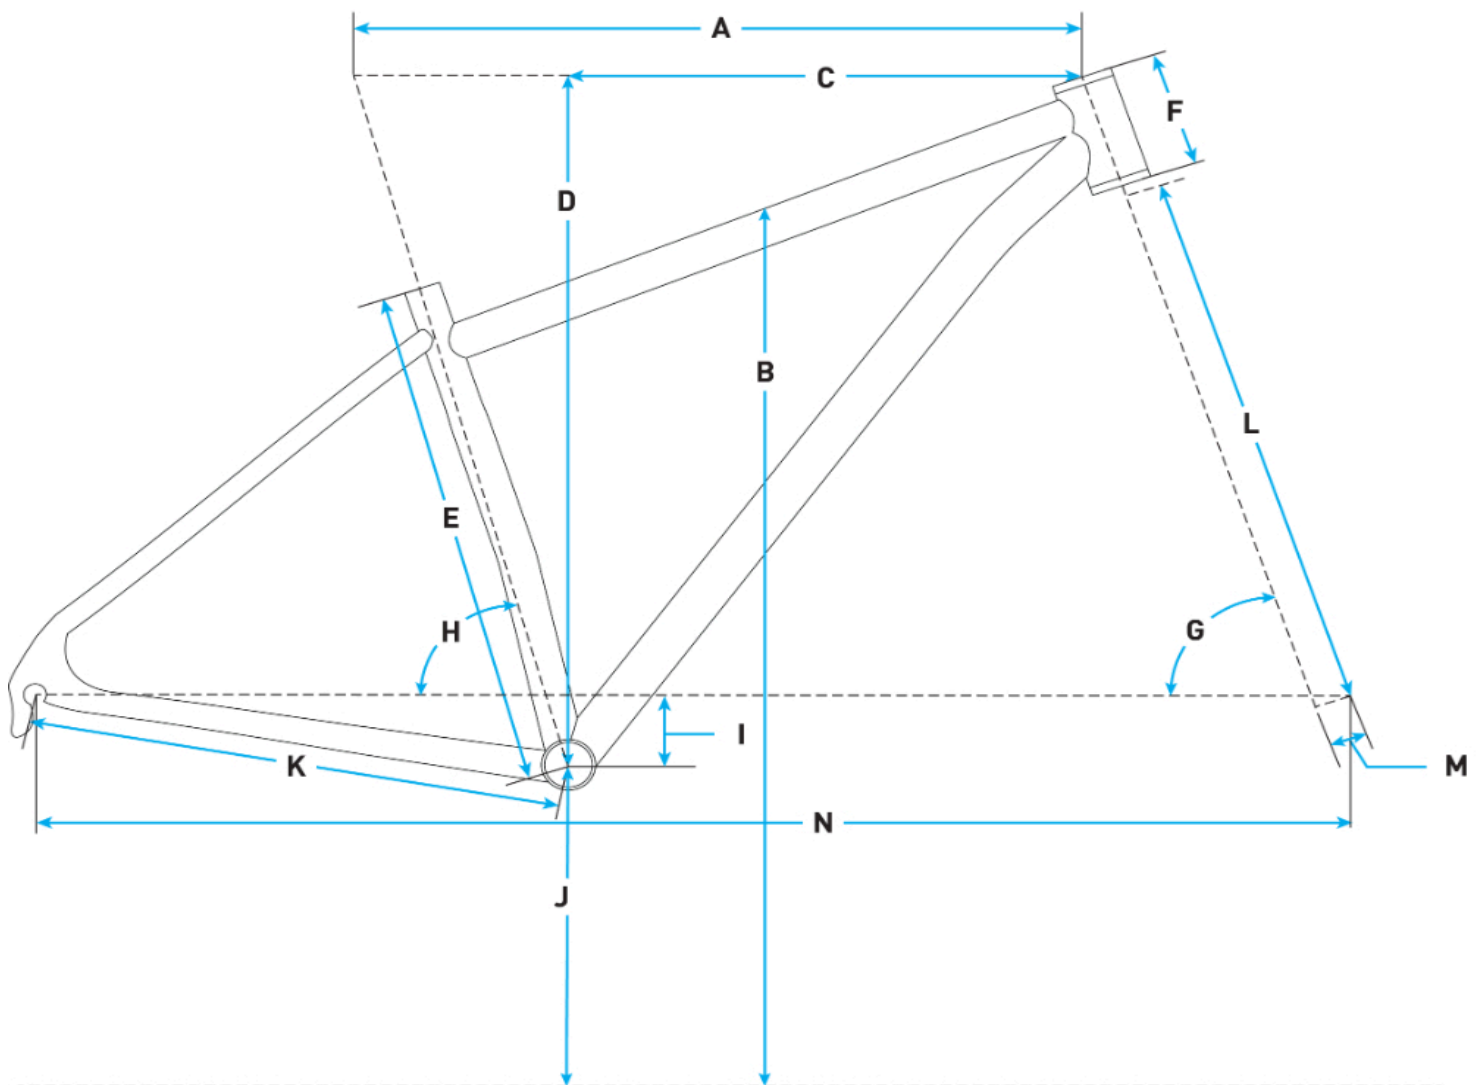

2026 Salsa Cutthroat C Rival GX AXS Transmission - Teal - Geometrical Chart

Metric

Size	52cm	54cm	56cm	58cm	60cm
A. Effective Top Tube	520.0	540.0	560.0	580.0	600.0
B. Stand Over	700.44	741.72	810.51	851.75	874.22
C. Reach	357.77	372.91	385.28	395.13	406.36
D. Stack	584.98	592.45	619.53	644.73	664.34
E. Total Seat Tube Length	355.6	419.1	508.0	558.8	584.2
F. Headtube Length	90.0	98.0	127.0	154.0	175.0
G. Headtube Angle	69.0	69.0	69.0	69.0	69.0
H. Seat Tube Angle	74.5	74.25	74.25	74.0	73.75
I. BB Drop	70.0	70.0	70.0	70.0	70.0
K. Chainstay Length	445.0	445.0	445.0	445.0	445.0
L. Fork Length Axle to Crown	483.0	483.0	483.0	483.0	483.0

Imperial

Size	52cm	54cm	56cm	58cm	60cm
A. Effective Top Tube	20.47	21.26	22.05	22.83	23.62
B. Stand Over	27.58	29.2	31.91	33.53	34.42
C. Reach	14.09	14.68	15.17	15.56	16
D. Stack	23.03	23.32	24.39	25.38	26.16
E. Total Seat Tube Length	14	16.5	20	22	23
F. Headtube Length	3.54	3.86	5	6.06	6.89
G. Headtube Angle	69.0	69.0	69.0	69.0	69.0
H. Seat Tube Angle	74.5	74.25	74.25	74.0	73.75
I. BB Drop	2.76	2.76	2.76	2.76	2.76
K. Chainstay Length	17.52	17.52	17.52	17.52	17.52
L. Fork Length Axle to Crown	19.02	19.02	19.02	19.02	19.02
M. Fork Offset	2.01	2.01	2.01	2.01	2.01
N. Wheelbase	41.32	42.03	42.93	43.69	44.43
Crank Arm Length	6.69	6.69	6.89	6.89	6.89
Handlebar Width	173.23	181.1	181.1	181.1	181.1
Recommended Rider Height	60.63 - 66.14	66.14 - 68.9	68.11 - 72.83	72.05 - 75.98	74.8
Stem Length	2.36	2.76	3.15	3.15	3.54

Measurements based on:

- an 483mm AC x 51mm offset fork which is equivalent to an average 100mm 29" suspension fork at 25% sag
- a 29" x 2.2" tire measuring 740mm in diameter
- Standover for all sizes is measured vertically to top of toptube from a position 50mm forward of BB center