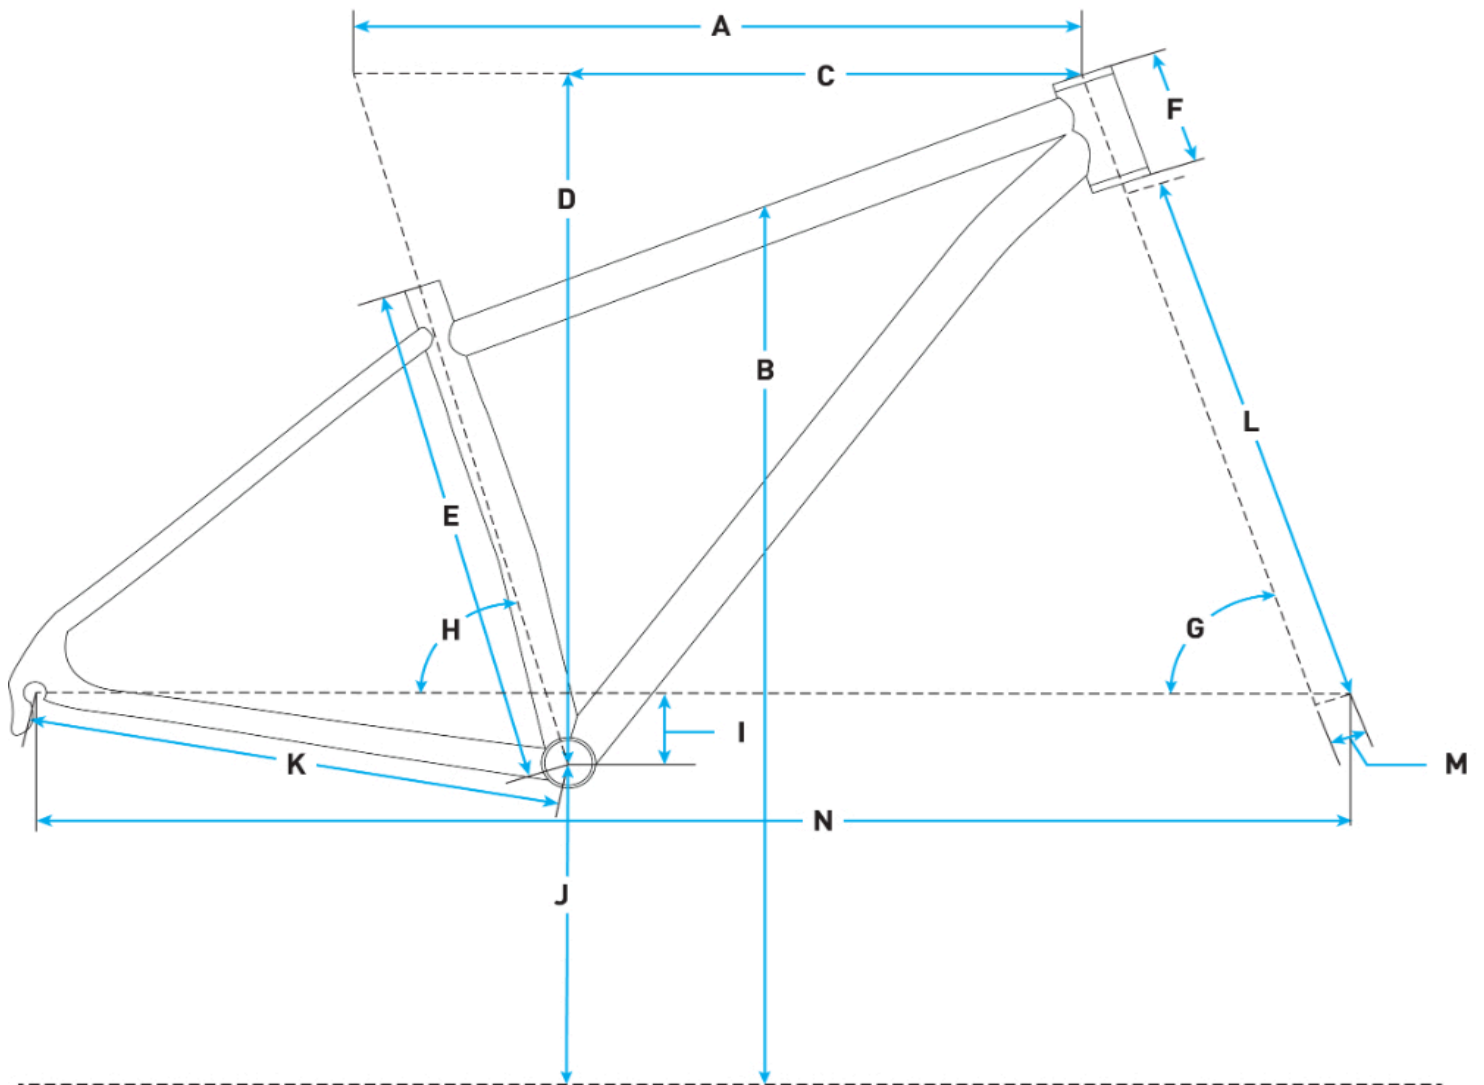

## Metric

Size	X-Small	Small	Medium	Large	X-Large
<b>A. Effective Top Tube</b>	520.0	540.0	565.0	590.0	620.0
<b>B. Stand Over</b>	690.0	732.0	778.0	821.0	859.0
<b>C. Reach</b>	350.0	364.0	368.0	385.0	409.0
<b>D. Stack</b>	594.0	615.0	643.0	671.0	690.0
<b>E. Total Seat Tube Length</b>	355.6	406.4	457.2	508.0	558.8
<b>F. Headtube Length</b>	90.0	110.0	140.0	170.0	190.0
<b>G. Headtube Angle</b>	68.5	69.0	69.0	69.0	69.0
<b>H. Seat Tube Angle</b>	74.0	74.0	73.0	73.0	73.0
<b>I. BB Drop</b>	70.0	70.0	70.0	70.0	70.0
<b>J. BB Height</b>	303.0	303.0	303.0	303.0	303.0
<b>K. Chainstay Length</b>	445.0- 462.0	445.0- 462.0	445.0- 462.0	445.0- 462.0	445.0- 462.0
<b>L. Fork Length Axle to Crown</b>	480.0	480.0	480.0	480.0	480.0
<b>M. Fork Offset</b>	51.0	51.0	51.0	51.0	51.0

## Measurements based on:

- A Salsa Firestarter Carbon fork which is equivalent to an average 100mm fork at 20% sag
- A 29 x 2.25" tire measuring 746mm in diameter
- Standover (P) measured vertically to top of toptube from a position 50mm forward of BB center