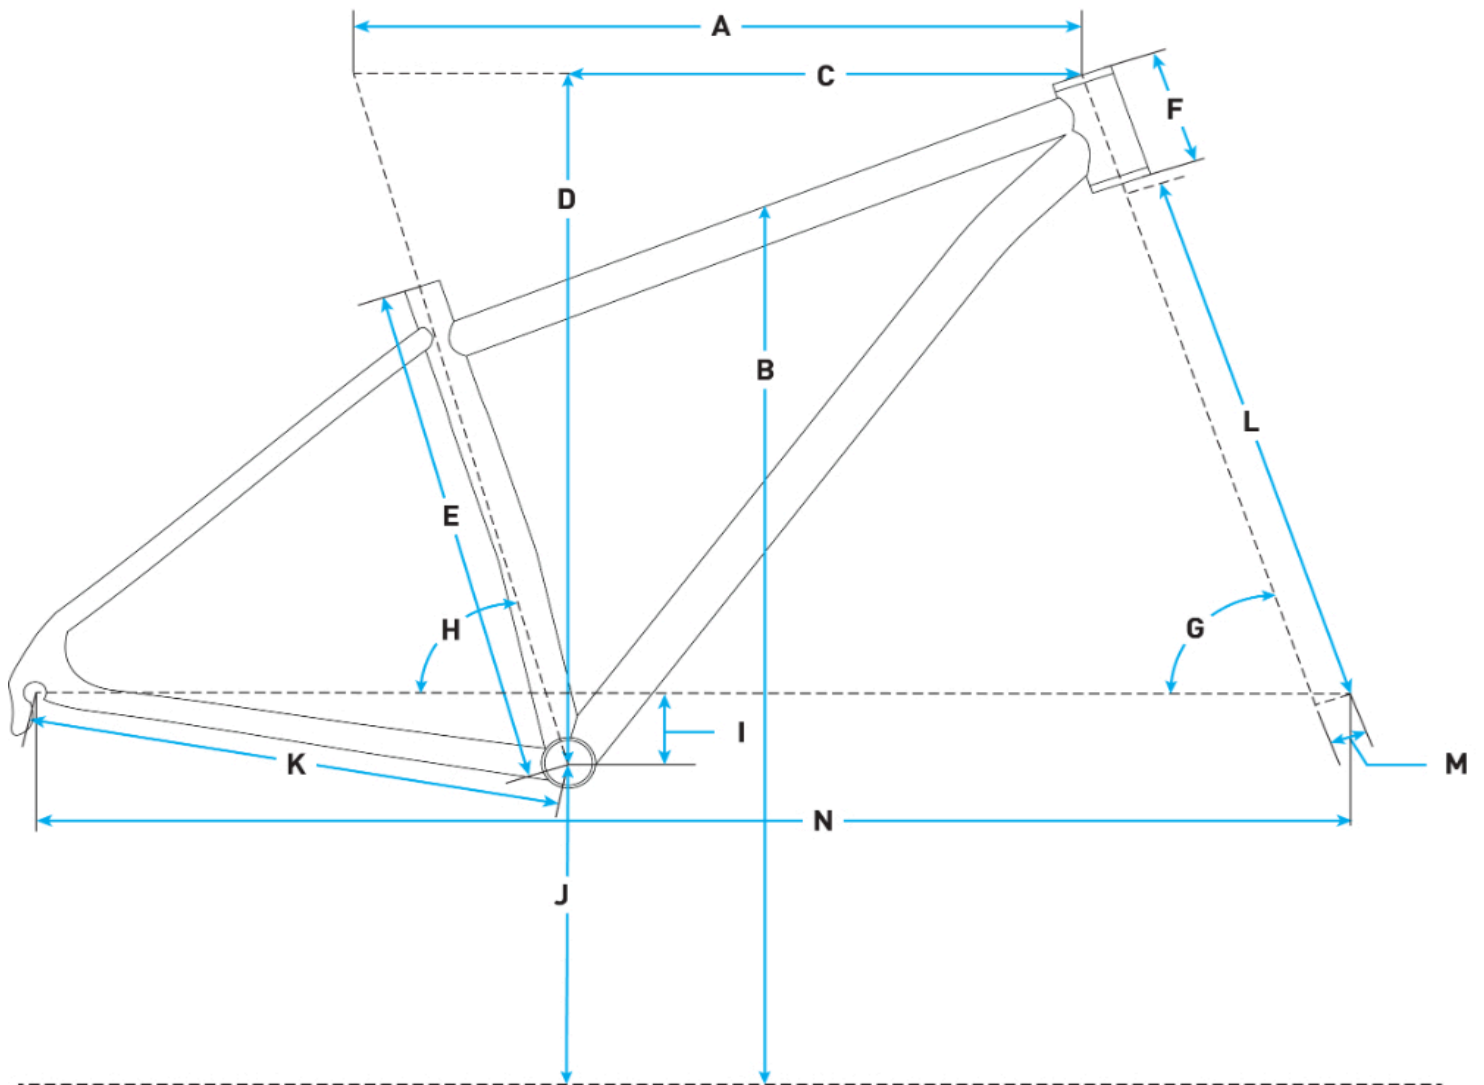

# 2026 Salsa Journeyer Apex 1 700c - Red-Orange - Geometrical Chart

## Metric

Size	49cm	51cm	53cm	55cm	57cm	60cm
<b>A. Effective Top Tube</b>	493.0	510.0	530.0	550.0	570.0	600.0
<b>B. Stand Over</b>	613.5	648.5	684.5	720.5	756.5	803.5
<b>C. Reach</b>	366.0	368.0	372.0	376.0	387.0	408.0
<b>D. Stack</b>	510.0	528.0	552.0	570.0	598.0	627.0
<b>E. Total Seat Tube Length</b>	340.0	380.0	410.0	450.0	490.0	520.0
<b>F. Headtube Length</b>	90.0	105.0	130.0	150.0	180.0	210.0
<b>G. Headtube Angle</b>	68.5	69.5	69.5	69.5	69.5	69.5
<b>H. Seat Tube Angle</b>	76.0	75.0	74.0	73.0	73.0	73.0
<b>I. BB Drop</b>	70.0	70.0	70.0	70.0	70.0	70.0
<b>K. Chainstay Length</b>	440.0	440.0	440.0	440.0	440.0	440.0
<b>L. Fork Length Axle to Crown</b>	402.0	402.0	402.0	402.0	402.0	402.0
<b>M. Fork Offset</b>	50.0	50.0	50.0	50.0	50.0	50.0
<b>N. Wheelbase</b>	1027.0	1028.0	1040.0	1050.0	1072.0	1104.0

## Measurements based on:

- a fork measuring 405mm with 50mm offset
- a 700 x 38mm tire measuring 706 mm in diameter
- Stand over measured vertically to top of top tube from a position 50mm forward of BB center