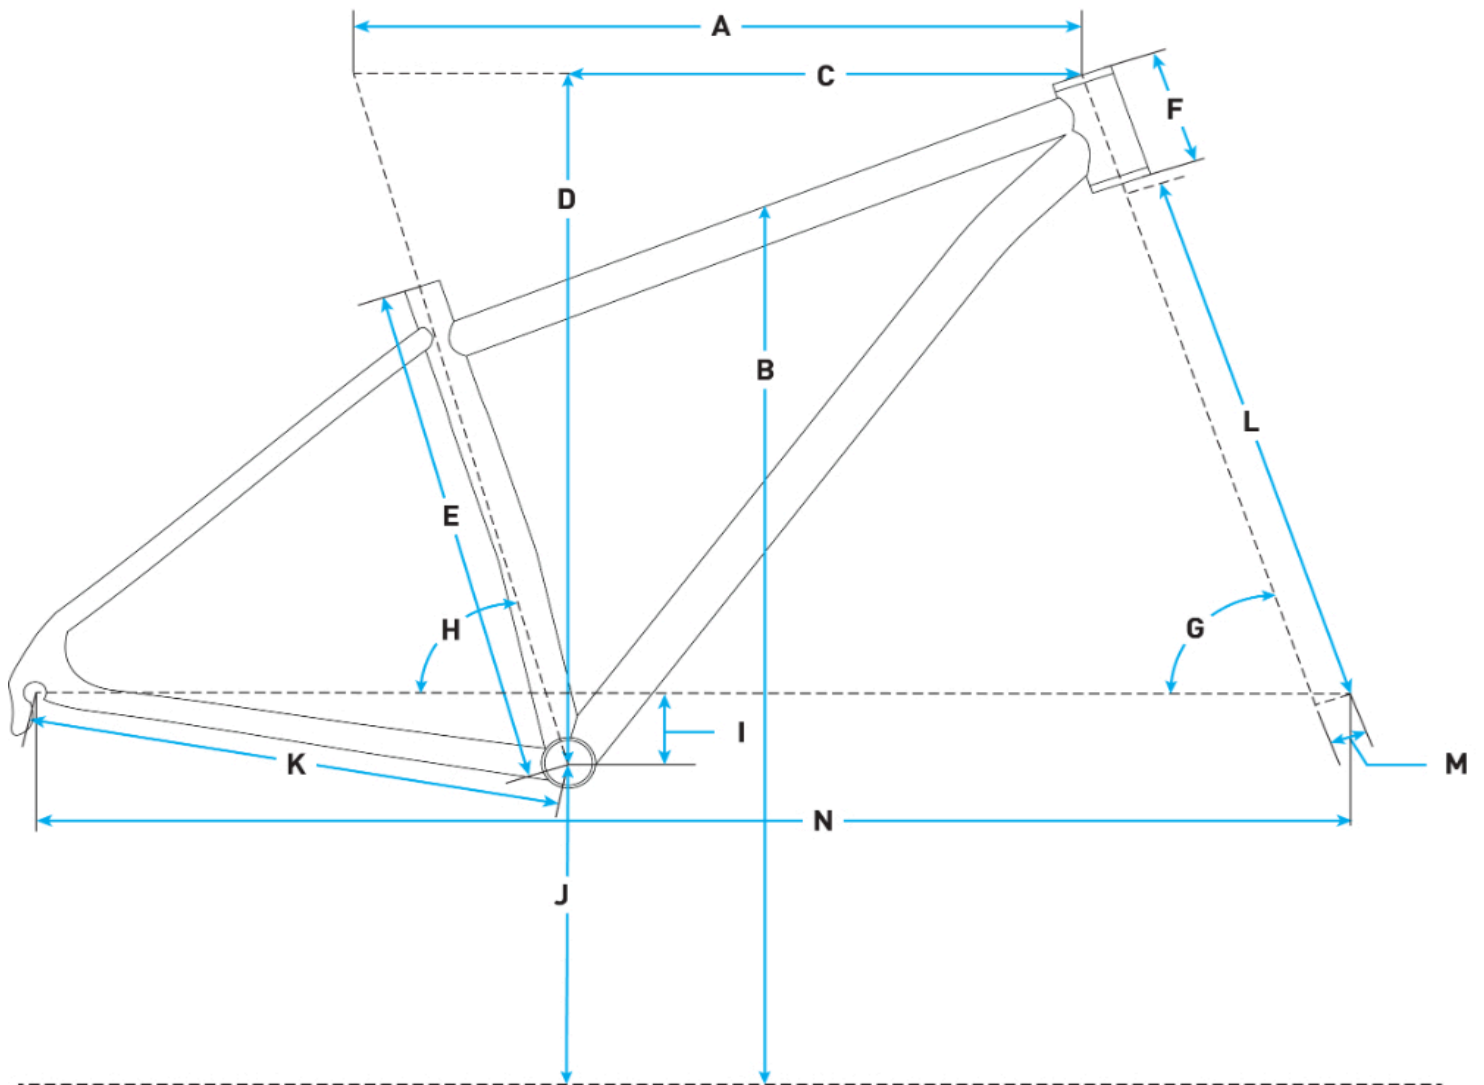

## Metric

Size	49cm	51cm	53cm	55cm	57cm	60cm
<b>A. Effective Top Tube</b>	493.0	510.0	530.0	550.0	570.0	600.0
<b>B. Stand Over</b>	606.0	641.0	677.0	713.0	749.0	796.0
<b>C. Reach</b>	366.0	368.0	372.0	376.0	387.0	408.0
<b>D. Stack</b>	510.0	528.0	552.0	570.0	598.0	627.0
<b>E. Total Seat Tube Length</b>	340.0	380.0	410.0	450.0	490.0	520.0
<b>F. Headtube Length</b>	90.0	105.0	130.0	150.0	180.0	210.0
<b>G. Headtube Angle</b>	68.5	69.5	69.5	69.5	69.5	69.5
<b>H. Seat Tube Angle</b>	76.0	75.0	74.0	73.0	73.0	73.0
<b>I. BB Drop</b>	70.0	70.0	70.0	70.0	70.0	70.0
<b>K. Chainstay Length</b>	440.0	440.0	440.0	440.0	440.0	440.0
<b>L. Fork Length Axle to Crown</b>	402.0	402.0	402.0	402.0	402.0	402.0
<b>M. Fork Offset</b>	50.0	50.0	50.0	50.0	50.0	50.0
<b>N. Wheelbase</b>	1027.0	1028.0	1040.0	1050.0	1072.0	1104.0

## Measurements based on:

- a fork measuring 405mm with 50mm offset
- a 700 x 38mm tire measuring 706 mm in diameter
- Stand over measured vertically to top of top tube from a position 50mm forward of BB center