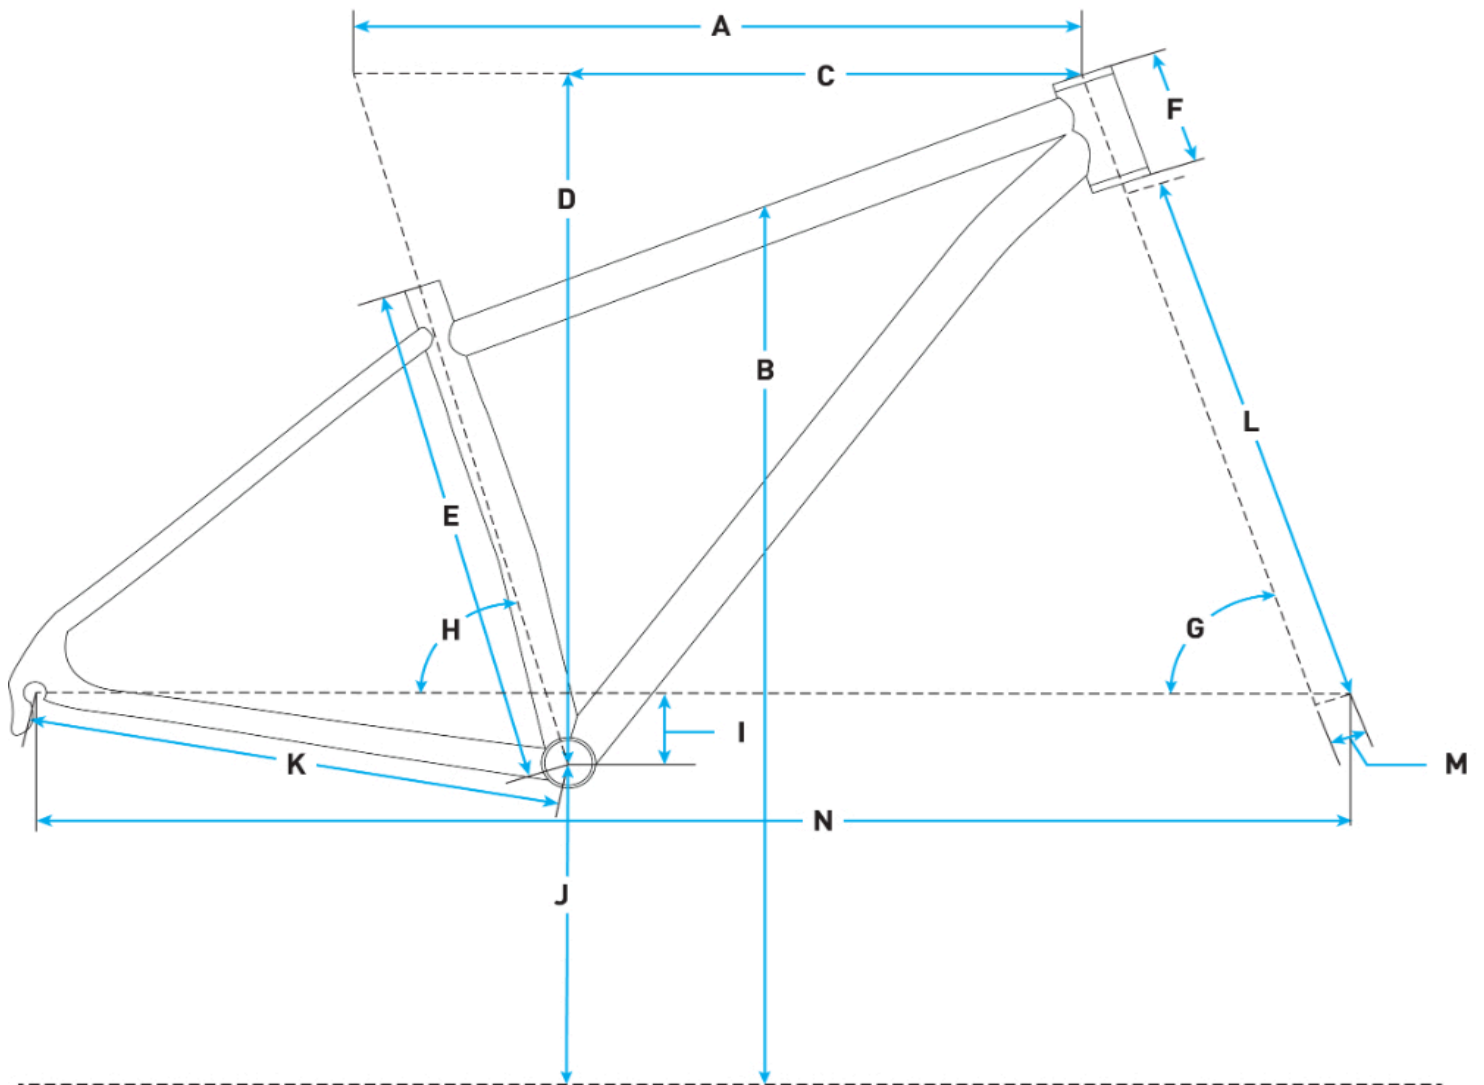

## Metric

Size	49cm	51cm	53cm	55cm	57cm	60cm
<b>A. Effective Top Tube</b>	493.0	510.0	530.0	550.0	570.0	600.0
<b>B. Stand Over</b>	613.5	648.5	684.5	720.5	756.5	803.5
<b>C. Reach</b>	366.0	368.0	372.0	376.0	387.0	408.0
<b>D. Stack</b>	510.0	528.0	552.0	570.0	598.0	627.0
<b>E. Total Seat Tube Length</b>	340.0	380.0	410.0	450.0	490.0	520.0
<b>F. Headtube Length</b>	90.0	105.0	130.0	150.0	180.0	210.0
<b>G. Headtube Angle</b>	68.5	69.5	69.5	69.5	69.5	69.5
<b>H. Seat Tube Angle</b>	76.0	75.0	74.0	73.0	73.0	73.0
<b>I. BB Drop</b>	70.0	70.0	70.0	70.0	70.0	70.0
<b>K. Chainstay Length</b>	440.0	440.0	440.0	440.0	440.0	440.0
<b>L. Fork Length Axle to Crown</b>	402.0	402.0	402.0	402.0	402.0	402.0
<b>M. Fork Offset</b>	50.0	50.0	50.0	50.0	50.0	50.0
<b>N. Wheelbase</b>	1027.0	1028.0	1040.0	1050.0	1072.0	1104.0

## Measurements based on:

- a fork measuring 405mm with 50mm offset
- a 700 x 38mm tire measuring 706 mm in diameter
- Stand over measured vertically to top of top tube from a position 50mm forward of BB center