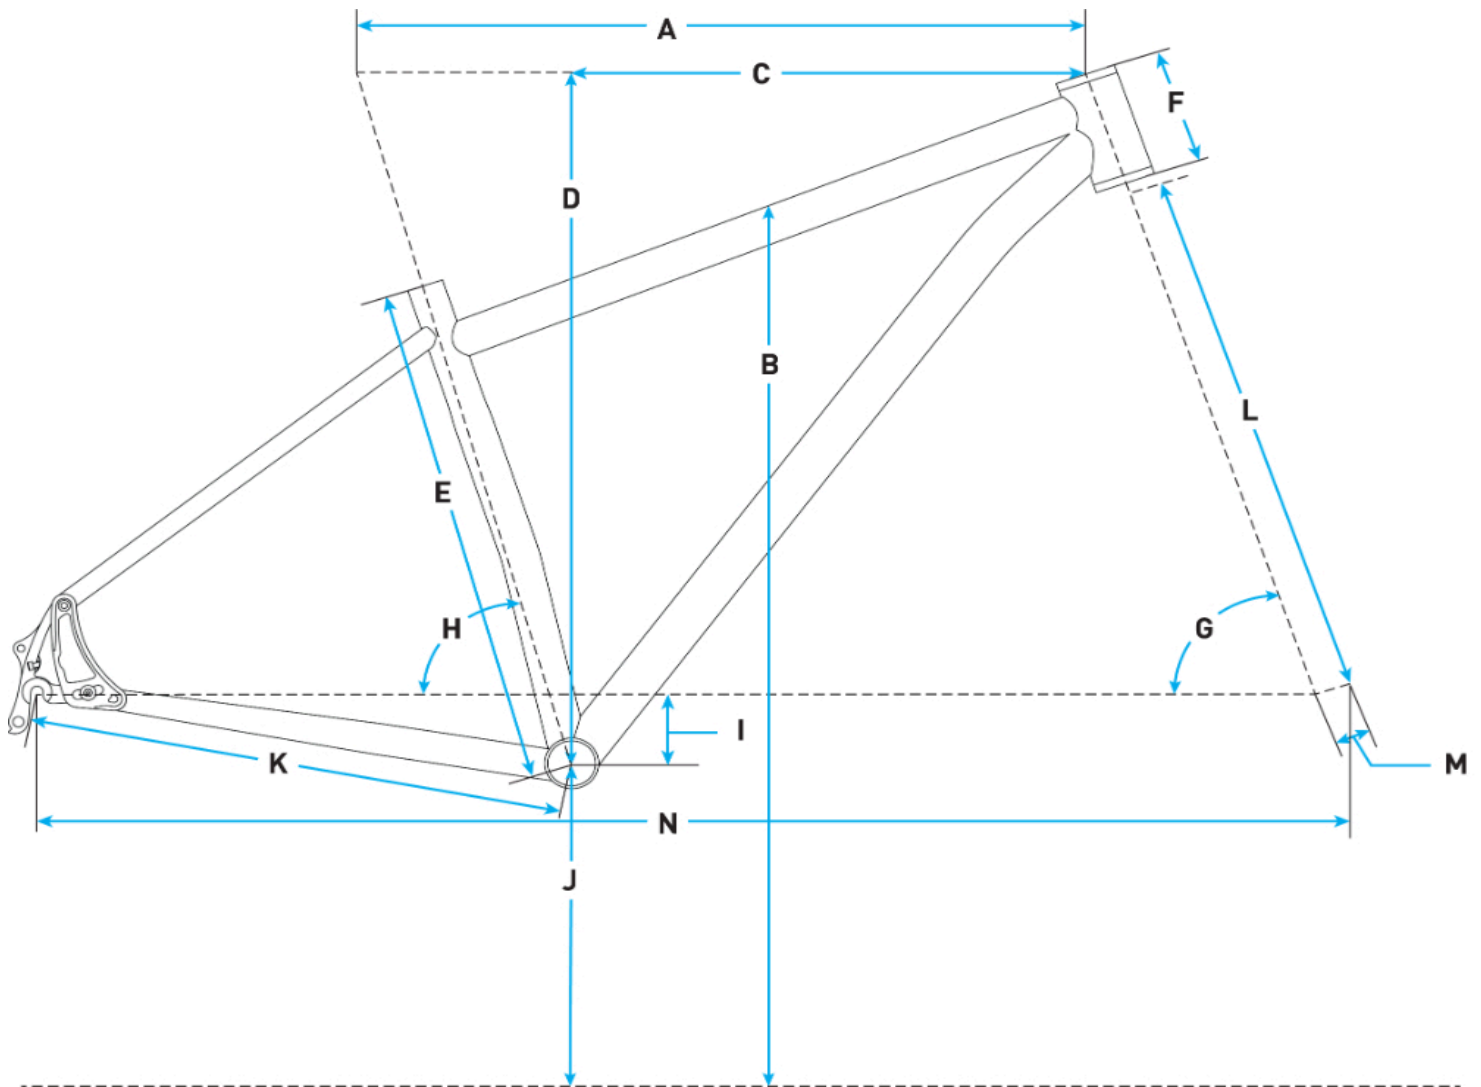

2026 Salsa Rangefinder Advent X 27.5+ - Silver - Geometrical Chart

Metric

Size	X-Small	Small	Medium	Large	X-Large
A. Effective Top Tube	568.2	590.5	614.8	643.5	670.1
B. Stand Over	678.6	698.3	737.2	769.1	798.7
C. Reach	395.0	416.0	439.0	465.0	489.0
D. Stack	605.6	610.2	614.9	624.2	633.4
E. Total Seat Tube Length	355.0	381.0	431.0	470.0	508.0
F. Headtube Length	95.0	100.0	105.0	115.0	125.0
G. Headtube Angle	68.0	68.0	68.0	68.0	68.0
H. Seat Tube Angle	74.0	74.0	74.0	74.0	74.0
I. BB Drop	58.0	58.0	58.0	58.0	58.0
K. Chainstay Length	439.0	439.0	439.0	439.0	439.0
L. Fork Length Axle to Crown	510.0	510.0	510.0	510.0	510.0
M. Fork Offset	46.0	46.0	46.0	46.0	46.0
N. Wheelbase	1100.6	1123.4	1148.3	1178.0	1205.8

Imperial

Size	X-Small	Small	Medium	Large	X-Large
A. Effective Top Tube	22.37	23.25	24.2	25.33	26.38
B. Stand Over	26.72	27.49	29.02	30.28	31.44
C. Reach	15.55	16.38	17.28	18.31	19.25
D. Stack	23.84	24.02	24.21	24.57	24.94
E. Total Seat Tube Length	13.98	15	16.97	18.5	20
F. Headtube Length	3.74	3.94	4.13	4.53	4.92
G. Headtube Angle	68.0	68.0	68.0	68.0	68.0
H. Seat Tube Angle	74.0	74.0	74.0	74.0	74.0
I. BB Drop	2.28	2.28	2.28	2.28	2.28
K. Chainstay Length	17.28	17.28	17.28	17.28	17.28
L. Fork Length Axle to Crown	20.08	20.08	20.08	20.08	20.08
M. Fork Offset	1.81	1.81	1.81	1.81	1.81
N. Wheelbase	43.33	44.23	45.21	46.38	47.47
Crank Arm Length	6.69	6.69	6.89	6.89	6.89
Handlebar Width	750.0	750.0	800.0	800.0	800.0
Recommended Rider Height	61.81 - 66.14	62.99 - 68.9	68.11 - 72.05	70.87 - 75.2	74.02
Stem Length	2.36	2.36	2.36	2.36	2.36

Measurements based on:

- OE spec 120mm 29/27.5+ suspension fork at 25% sag
- 27.5 x 2.8" tire measuring 722mm in diameter
- Standover is measured from vertically from ground to the top of the toptube, 50mm forward of the BB. Add 8-12.5mm (0.3-0.5") for 29 x 2.4-2.6" wheels/tires