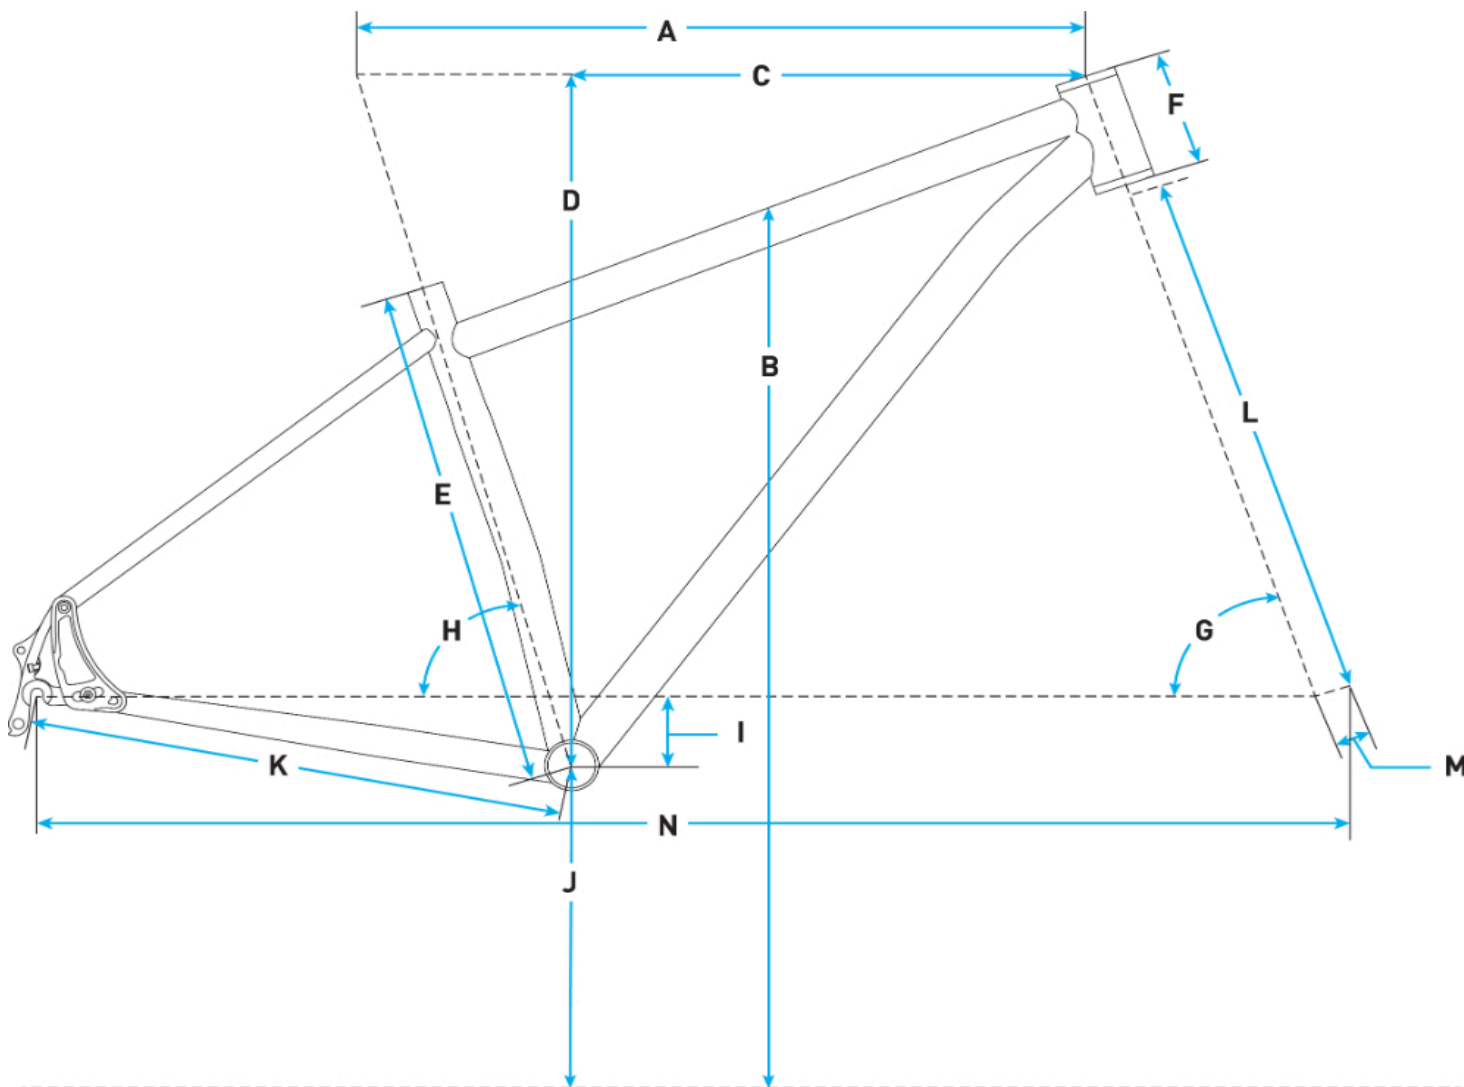

2026 Salsa Rangefinder Cues 10 29 - Canyon Red - Geometrical Chart

Metric

Size	X-Small	Small	Medium	Large	X-Large
A. Effective Top Tube	566.7	589.0	613.3	641.9	668.5
B. Stand Over	688.6	708.3	747.2	779.1	808.7
C. Reach	400.6	421.5	444.4	470.4	494.3
D. Stack	601.9	606.4	611.0	620.1	629.3
E. Total Seat Tube Length	355.0	381.0	431.0	470.0	508.0
F. Headtube Length	95.0	100.0	105.0	115.0	125.0
G. Headtube Angle	68.6	68.6	68.6	68.5	68.5
H. Seat Tube Angle	74.6	74.6	74.6	74.5	74.5
I. BB Drop	62.0	62.0	61.9	61.8	61.7
K. Chainstay Length	439.0	439.0	439.0	439.0	439.0
L. Fork Length Axle to Crown	501.0	501.0	501.0	501.0	501.0
M. Fork Offset	46.0	46.0	46.0	46.0	46.0
N. Wheelbase	1101.9	1124.7	1149.6	1179.4	1207.1

Imperial

Size	X-Small	Small	Medium	Large	X-Large
A. Effective Top Tube	22.31	23.19	24.15	25.27	26.32
B. Stand Over	27.11	27.89	29.42	30.67	31.84
C. Reach	15.77	16.59	17.5	18.52	19.46
D. Stack	23.7	23.87	24.06	24.41	24.78
E. Total Seat Tube Length	13.98	15	16.97	18.5	20
F. Headtube Length	3.74	3.94	4.13	4.53	4.92
G. Headtube Angle	68.6	68.6	68.6	68.5	68.5
H. Seat Tube Angle	74.6	74.6	74.6	74.5	74.5
I. BB Drop	2.44	2.44	2.44	2.43	2.43
K. Chainstay Length	17.28	17.28	17.28	17.28	17.28
L. Fork Length Axle to Crown	19.72	19.72	19.72	19.72	19.72
M. Fork Offset	1.81	1.81	1.81	1.81	1.81
N. Wheelbase	43.38	44.28	45.26	46.43	47.52
Crank Arm Length	6.69	6.69	6.69	6.69	6.69
Handlebar Width	760.0	760.0	780.0	780.0	800.0
Recommended Rider Height	61.81 - 66.14	62.99 - 68.9	68.11 - 72.05	70.87 - 75.2	74.02
Stem Length	1.97	1.97	1.97	1.97	1.97

Measurements based on:

- OE spec 120mm 29/27.5+ suspension fork at 25% sag
- 27.5 x 2.8" tire measuring 722mm in diameter
- Standover is measured from vertically from ground to the top of the toptube, 50mm forward of the BB. Add 8-12.5mm (0.3-0.5") for 29 x 2.4-2.6" wheels/tires