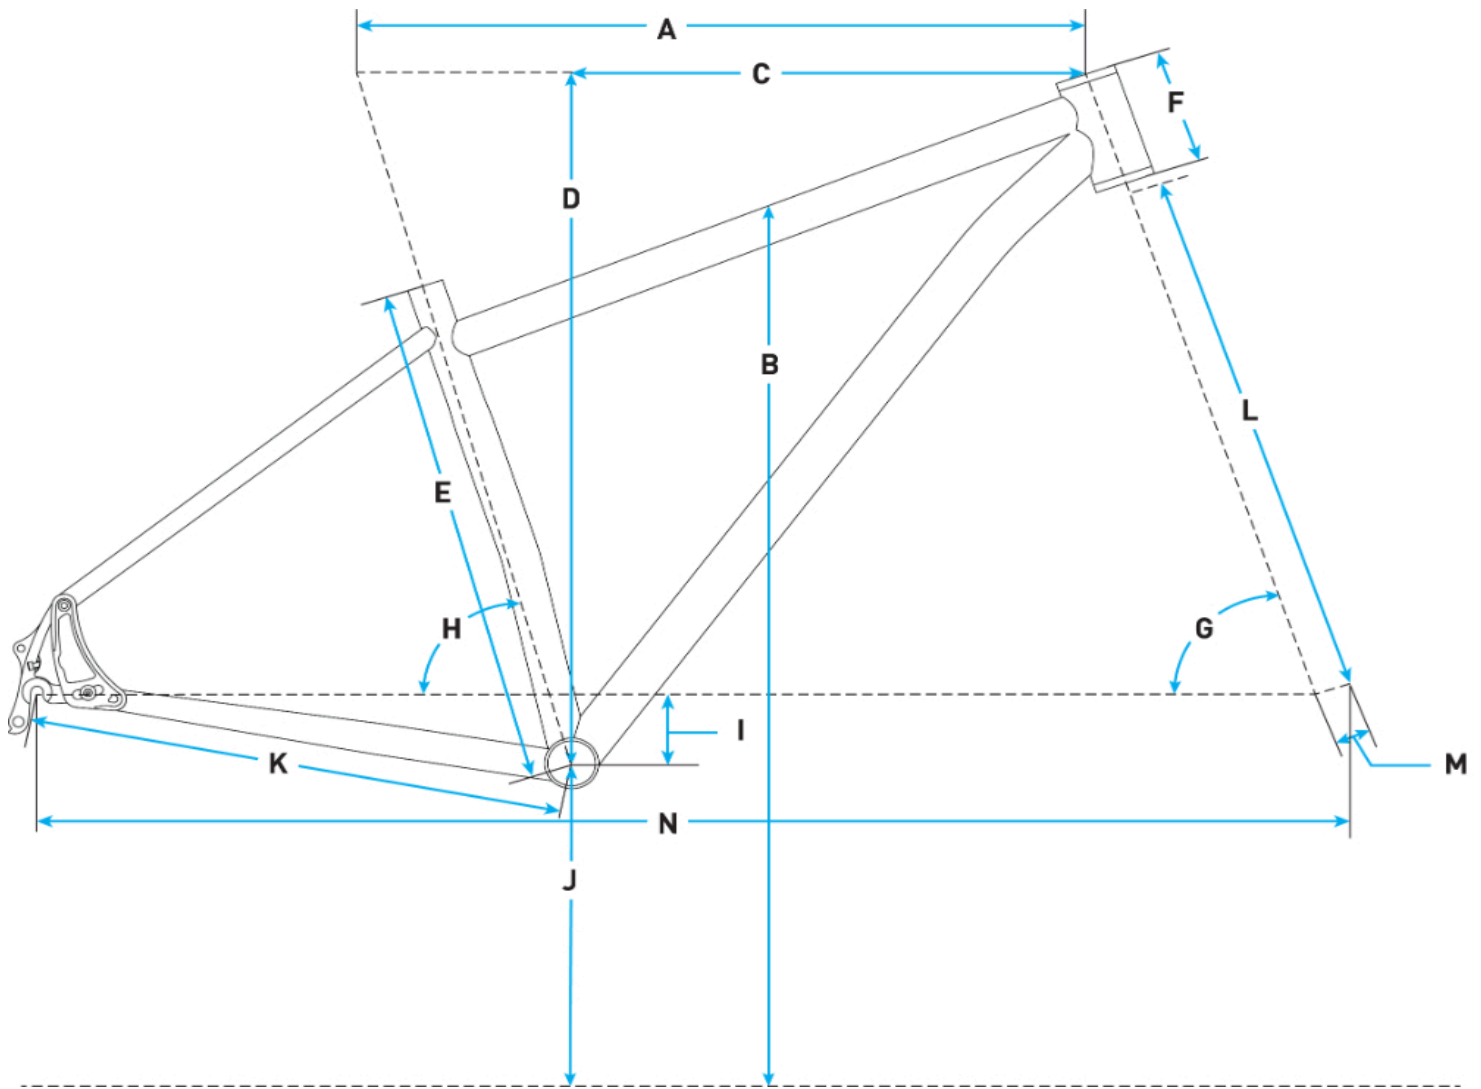

2026 Salsa Rangefinder Deore 10 27.5+ - Silver - Geometrical Chart

Metric

Size	X-Small	Small	Medium	Large	X-Large
A. Effective Top Tube	568.2	590.5	614.8	643.5	670.1
B. Stand Over	678.6	698.3	737.2	769.1	798.7
C. Reach	395.0	416.0	439.0	465.0	489.0
D. Stack	605.6	610.2	614.9	624.2	633.4
E. Total Seat Tube Length	355.0	381.0	431.0	470.0	508.0
F. Headtube Length	95.0	100.0	105.0	115.0	125.0
G. Headtube Angle	68.0	68.0	68.0	68.0	68.0
H. Seat Tube Angle	74.0	74.0	74.0	74.0	74.0
I. BB Drop	58.0	58.0	58.0	58.0	58.0
K. Chainstay Length	439.0	439.0	439.0	439.0	439.0
L. Fork Length Axle to Crown	510.0	510.0	510.0	510.0	510.0
M. Fork Offset	46.0	46.0	46.0	46.0	46.0
N. Wheelbase	1100.6	1123.4	1148.3	1178.0	1205.8

Imperial

Size	X-Small	Small	Medium	Large	X-Large
A. Effective Top Tube	22.37	23.25	24.2	25.33	26.38
B. Stand Over	26.72	27.49	29.02	30.28	31.44
C. Reach	15.55	16.38	17.28	18.31	19.25
D. Stack	23.84	24.02	24.21	24.57	24.94
E. Total Seat Tube Length	13.98	15	16.97	18.5	20
F. Headtube Length	3.74	3.94	4.13	4.53	4.92
G. Headtube Angle	68.0	68.0	68.0	68.0	68.0
H. Seat Tube Angle	74.0	74.0	74.0	74.0	74.0
I. BB Drop	2.28	2.28	2.28	2.28	2.28
K. Chainstay Length	17.28	17.28	17.28	17.28	17.28
L. Fork Length Axle to Crown	20.08	20.08	20.08	20.08	20.08
M. Fork Offset	1.81	1.81	1.81	1.81	1.81
N. Wheelbase	43.33	44.23	45.21	46.38	47.47
Crank Arm Length	6.69	6.69	6.89	6.89	6.89
Handlebar Width	750.0	750.0	800.0	800.0	800.0
Recommended Rider Height	61.81 - 66.14	62.99 - 68.9	68.11 - 72.05	70.87 - 75.2	74.02
Stem Length	2.36	2.36	2.36	2.36	2.36

Measurements based on:

- OE spec 120mm 29/27.5+ suspension fork at 25% sag
- 27.5 x 2.8" tire measuring 722mm in diameter
- Standover is measured from vertically from ground to the top of the toptube, 50mm forward of the BB. Add 8-12.5mm (0.3-0.5") for 29 x 2.4-2.6" wheels/tires