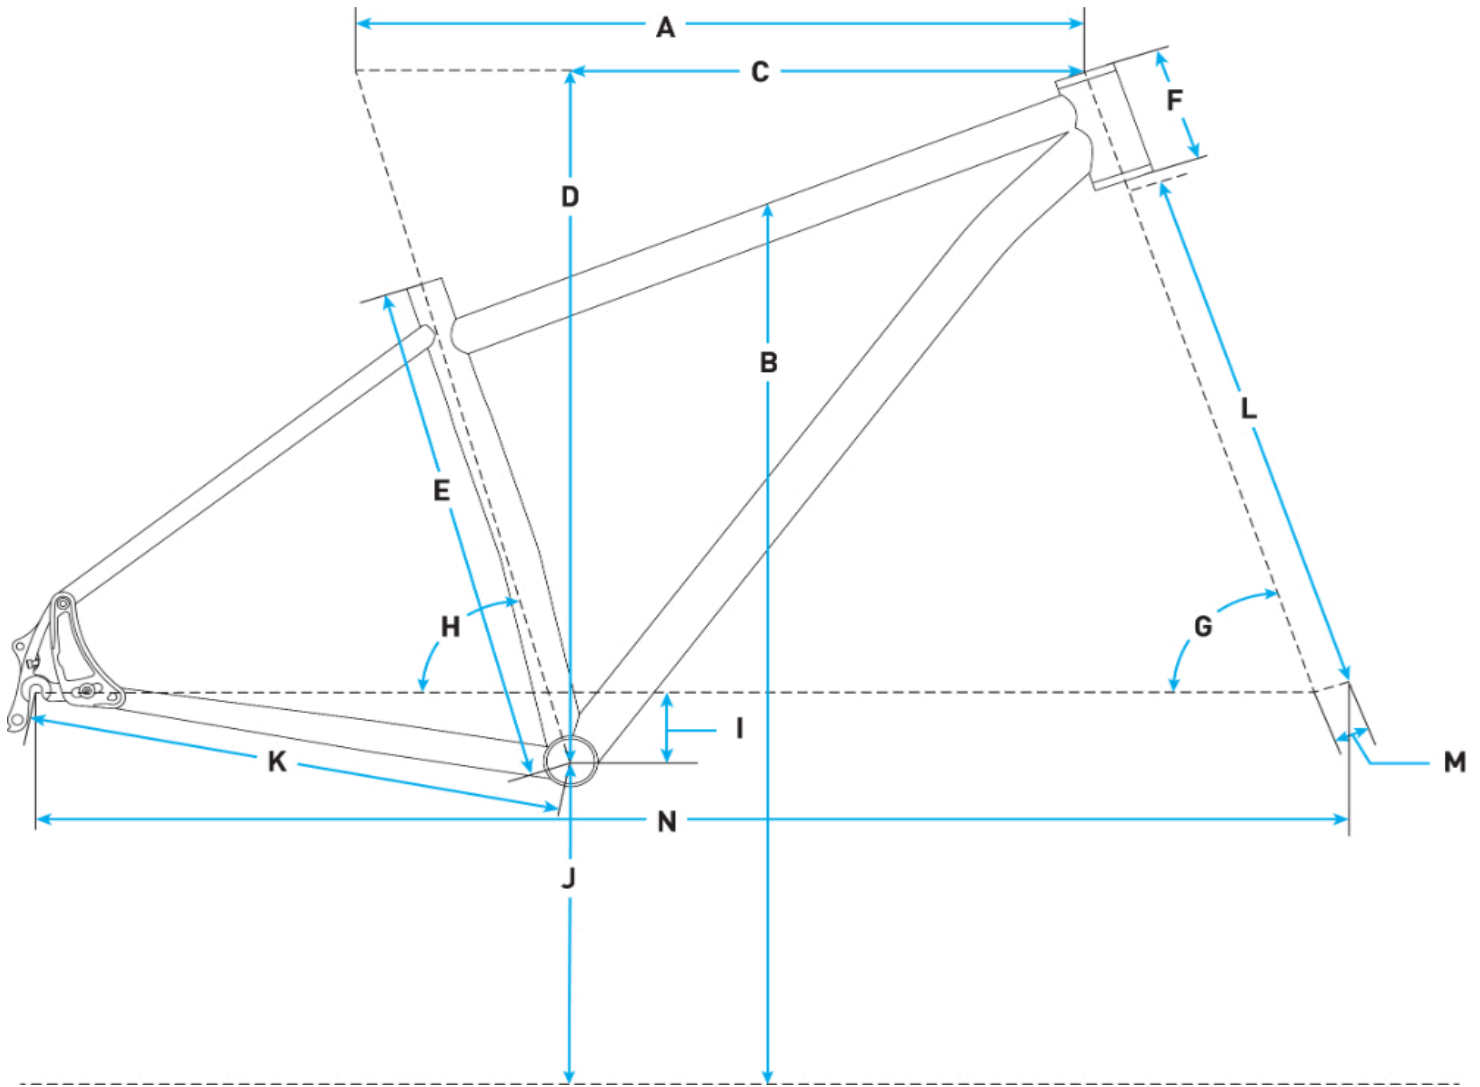

2026 Salsa Rangefinder Deore 10 29 - Black - Geometrical Chart

Metric

Size	X-Small	Small	Medium	Large	X-Large
A. Effective Top Tube	566.7	589.0	613.3	641.9	668.5
B. Stand Over	688.6	708.3	747.2	779.1	808.7
C. Reach	400.6	421.5	444.4	470.4	494.3
D. Stack	601.9	606.4	611.0	620.1	629.3
E. Total Seat Tube Length	355.0	381.0	431.0	470.0	508.0
F. Headtube Length	95.0	100.0	105.0	115.0	125.0
G. Headtube Angle	68.6	68.6	68.6	68.5	68.5
H. Seat Tube Angle	74.6	74.6	74.6	74.5	74.5
I. BB Drop	62.0	62.0	61.9	61.8	61.7
K. Chainstay Length	439.0	439.0	439.0	439.0	439.0
L. Fork Length Axle to Crown	501.0	501.0	501.0	501.0	501.0
M. Fork Offset	51.0	51.0	51.0	51.0	51.0
N. Wheelbase	1101.9	1124.7	1149.6	1179.4	1207.1

Imperial

Size	X-Small	Small	Medium	Large	X-Large
A. Effective Top Tube	22.31	23.19	24.15	25.27	26.32
B. Stand Over	27.11	27.89	29.42	30.67	31.84
C. Reach	15.77	16.59	17.5	18.52	19.46
D. Stack	23.7	23.87	24.06	24.41	24.78
E. Total Seat Tube Length	13.98	15	16.97	18.5	20
F. Headtube Length	3.74	3.94	4.13	4.53	4.92
G. Headtube Angle	68.6	68.6	68.6	68.5	68.5
H. Seat Tube Angle	74.6	74.6	74.6	74.5	74.5
I. BB Drop	2.44	2.44	2.44	2.43	2.43
K. Chainstay Length	17.28	17.28	17.28	17.28	17.28
L. Fork Length Axle to Crown	19.72	19.72	19.72	19.72	19.72
M. Fork Offset	2.01	2.01	2.01	2.01	2.01
N. Wheelbase	43.38	44.28	45.26	46.43	47.52
Crank Arm Length	6.69	6.69	6.89	6.89	6.89
Handlebar Width	750.0	750.0	800.0	800.0	800.0
Recommended Rider Height	61.81 - 66.14	62.99 - 68.9	68.11 - 72.05	70.87 - 75.2	74.02
Stem Length	2.36	2.36	2.36	2.36	2.36

Measurements based on:

- OE spec 120mm 29/27.5+ suspension fork at 25% sag
- 27.5 x 2.8" tire measuring 722mm in diameter
- Standover is measured from vertically from ground to the top of the toptube, 50mm forward of the BB. Add 8-12.5mm (0.3-0.5") for 29 x 2.4-2.6" wheels/tires