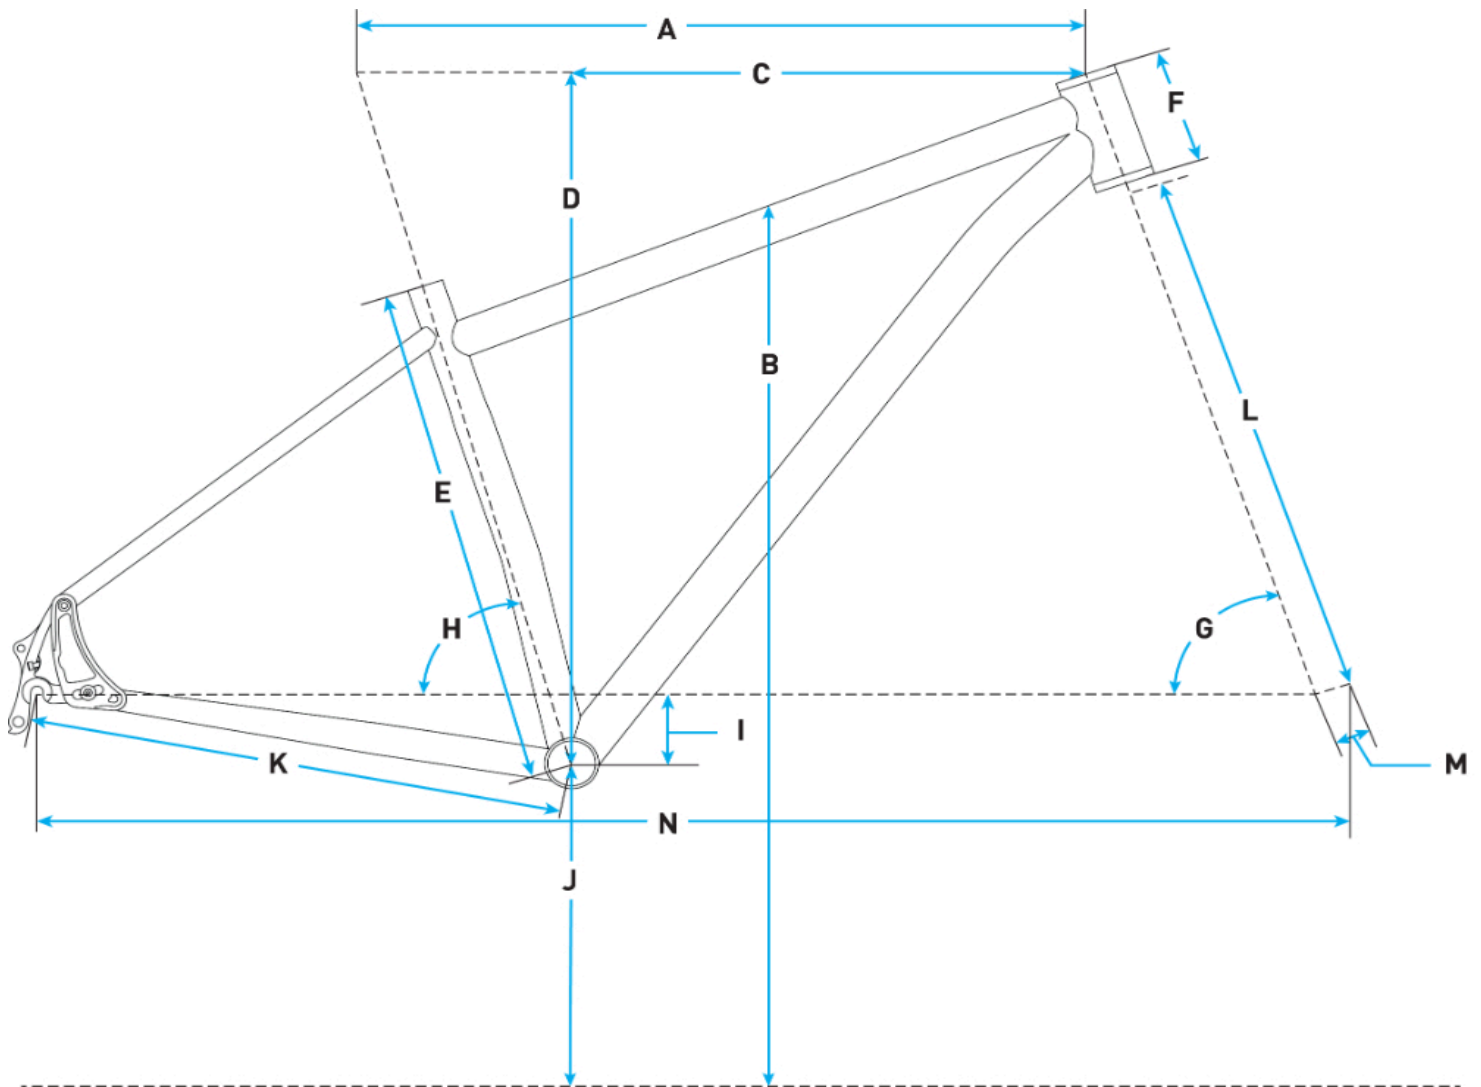

2026 Salsa Rangefinder Deore 12 27.5+ - Dark Red - Geometrical Chart

Metric

Size	X-Small	Small	Medium	Large	X-Large
A. Effective Top Tube	568.2	590.5	614.8	643.5	670.1
B. Stand Over	678.6	698.3	737.2	769.1	798.7
C. Reach	395.0	416.0	439.0	465.0	489.0
D. Stack	605.6	610.2	614.9	624.2	633.4
E. Total Seat Tube Length	355.0	381.0	431.0	470.0	508.0
F. Headtube Length	95.0	100.0	105.0	115.0	125.0
G. Headtube Angle	68.0	68.0	68.0	68.0	68.0
H. Seat Tube Angle	74.0	74.0	74.0	74.0	74.0
I. BB Drop	58.0	58.0	58.0	58.0	58.0
K. Chainstay Length	439.0	439.0	439.0	439.0	439.0
L. Fork Length Axle to Crown	510.0	510.0	510.0	510.0	510.0
M. Fork Offset	46.0	46.0	46.0	46.0	46.0
N. Wheelbase	1100.6	1123.4	1148.3	1178.0	1205.8

Imperial

Size	X-Small	Small	Medium	Large	X-Large
A. Effective Top Tube	22.37	23.25	24.2	25.33	26.38
B. Stand Over	26.72	27.49	29.02	30.28	31.44
C. Reach	15.55	16.38	17.28	18.31	19.25
D. Stack	23.84	24.02	24.21	24.57	24.94
E. Total Seat Tube Length	13.98	15	16.97	18.5	20
F. Headtube Length	3.74	3.94	4.13	4.53	4.92
G. Headtube Angle	68.0	68.0	68.0	68.0	68.0
H. Seat Tube Angle	74.0	74.0	74.0	74.0	74.0
I. BB Drop	2.28	2.28	2.28	2.28	2.28
K. Chainstay Length	17.28	17.28	17.28	17.28	17.28
L. Fork Length Axle to Crown	20.08	20.08	20.08	20.08	20.08
M. Fork Offset	1.81	1.81	1.81	1.81	1.81
N. Wheelbase	43.33	44.23	45.21	46.38	47.47
Crank Arm Length	6.69	6.69	6.89	6.89	6.89
Handlebar Width	750.0	750.0	800.0	800.0	800.0
Recommended Rider Height	61.81 - 66.14	62.99 - 68.9	68.11 - 72.05	70.87 - 75.2	74.02
Stem Length	2.36	2.36	2.36	2.36	2.36

Measurements based on:

- OE spec 120mm 29/27.5+ suspension fork at 25% sag
- 27.5 x 2.8" tire measuring 722mm in diameter
- Standover is measured from vertically from ground to the top of the toptube, 50mm forward of the BB. Add 8-12.5mm (0.3-0.5") for 29 x 2.4-2.6" wheels/tires