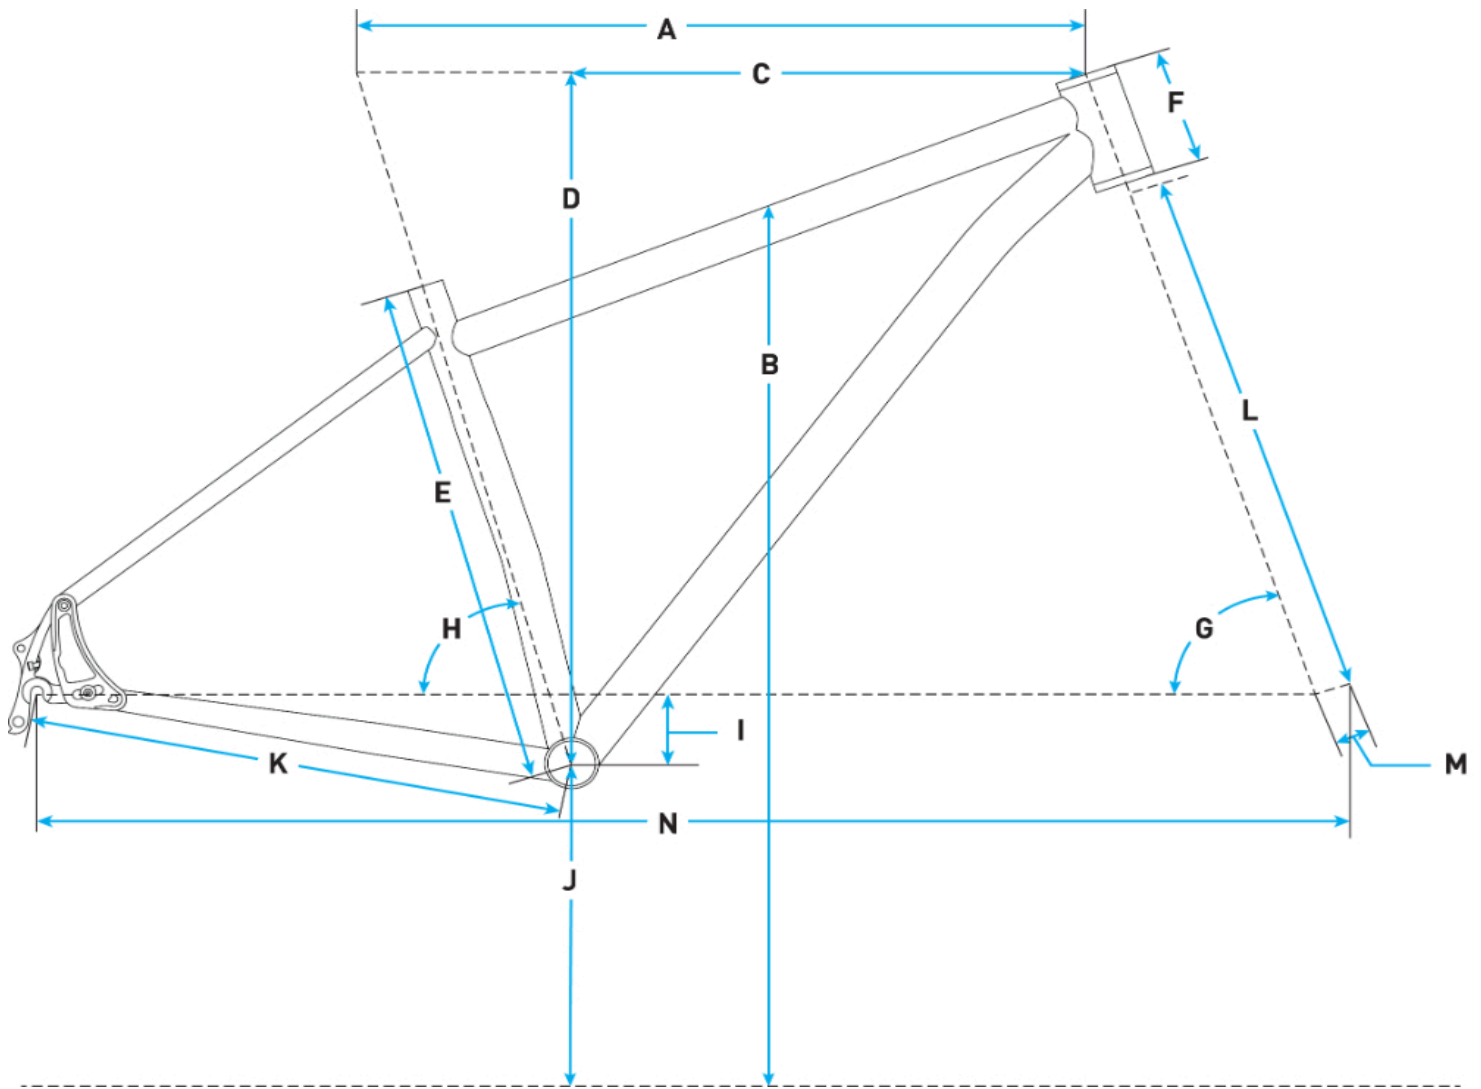

2026 Salsa Rangefinder Deore 12 29 - Tan - Geometrical Chart

Metric

Size	X-Small	Small	Medium	Large	X-Large
A. Effective Top Tube	566.7	589.0	613.3	641.9	668.5
B. Stand Over	688.6	708.3	747.2	779.1	808.7
C. Reach	400.6	421.5	444.4	470.4	494.3
D. Stack	601.9	606.4	611.0	620.1	629.3
E. Total Seat Tube Length	355.0	381.0	431.0	470.0	508.0
F. Headtube Length	95.0	100.0	105.0	115.0	125.0
G. Headtube Angle	68.6	68.6	68.6	68.5	68.5
H. Seat Tube Angle	74.6	74.6	74.6	74.5	74.5
I. BB Drop	62.0	62.0	61.9	61.8	61.7
K. Chainstay Length	439.0	439.0	439.0	439.0	439.0
L. Fork Length Axle to Crown	501.0	501.0	501.0	501.0	501.0
M. Fork Offset	51.0	51.0	51.0	51.0	51.0
N. Wheelbase	1101.9	1124.7	1149.6	1179.4	1207.1

Imperial

Size	X-Small	Small	Medium	Large	X-Large
A. Effective Top Tube	22.31	23.19	24.15	25.27	26.32
B. Stand Over	27.11	27.89	29.42	30.67	31.84
C. Reach	15.77	16.59	17.5	18.52	19.46
D. Stack	23.7	23.87	24.06	24.41	24.78
E. Total Seat Tube Length	13.98	15	16.97	18.5	20
F. Headtube Length	3.74	3.94	4.13	4.53	4.92
G. Headtube Angle	68.6	68.6	68.6	68.5	68.5
H. Seat Tube Angle	74.6	74.6	74.6	74.5	74.5
I. BB Drop	2.44	2.44	2.44	2.43	2.43
K. Chainstay Length	17.28	17.28	17.28	17.28	17.28
L. Fork Length Axle to Crown	19.72	19.72	19.72	19.72	19.72
M. Fork Offset	2.01	2.01	2.01	2.01	2.01
N. Wheelbase	43.38	44.28	45.26	46.43	47.52
Crank Arm Length	6.69	6.69	6.89	6.89	6.89
Handlebar Width	750.0	750.0	800.0	800.0	800.0
Recommended Rider Height	61.81 - 66.14	62.99 - 68.9	68.11 - 72.05	70.87 - 75.2	74.02
Stem Length	2.36	2.36	2.36	2.36	2.36

Measurements based on:

- OE spec 120mm 29/27.5+ suspension fork at 25% sag
- 27.5 x 2.8" tire measuring 722mm in diameter
- Standover is measured from vertically from ground to the top of the toptube, 50mm forward of the BB. Add 8-12.5mm (0.3-0.5") for 29 x 2.4-2.6" wheels/tires