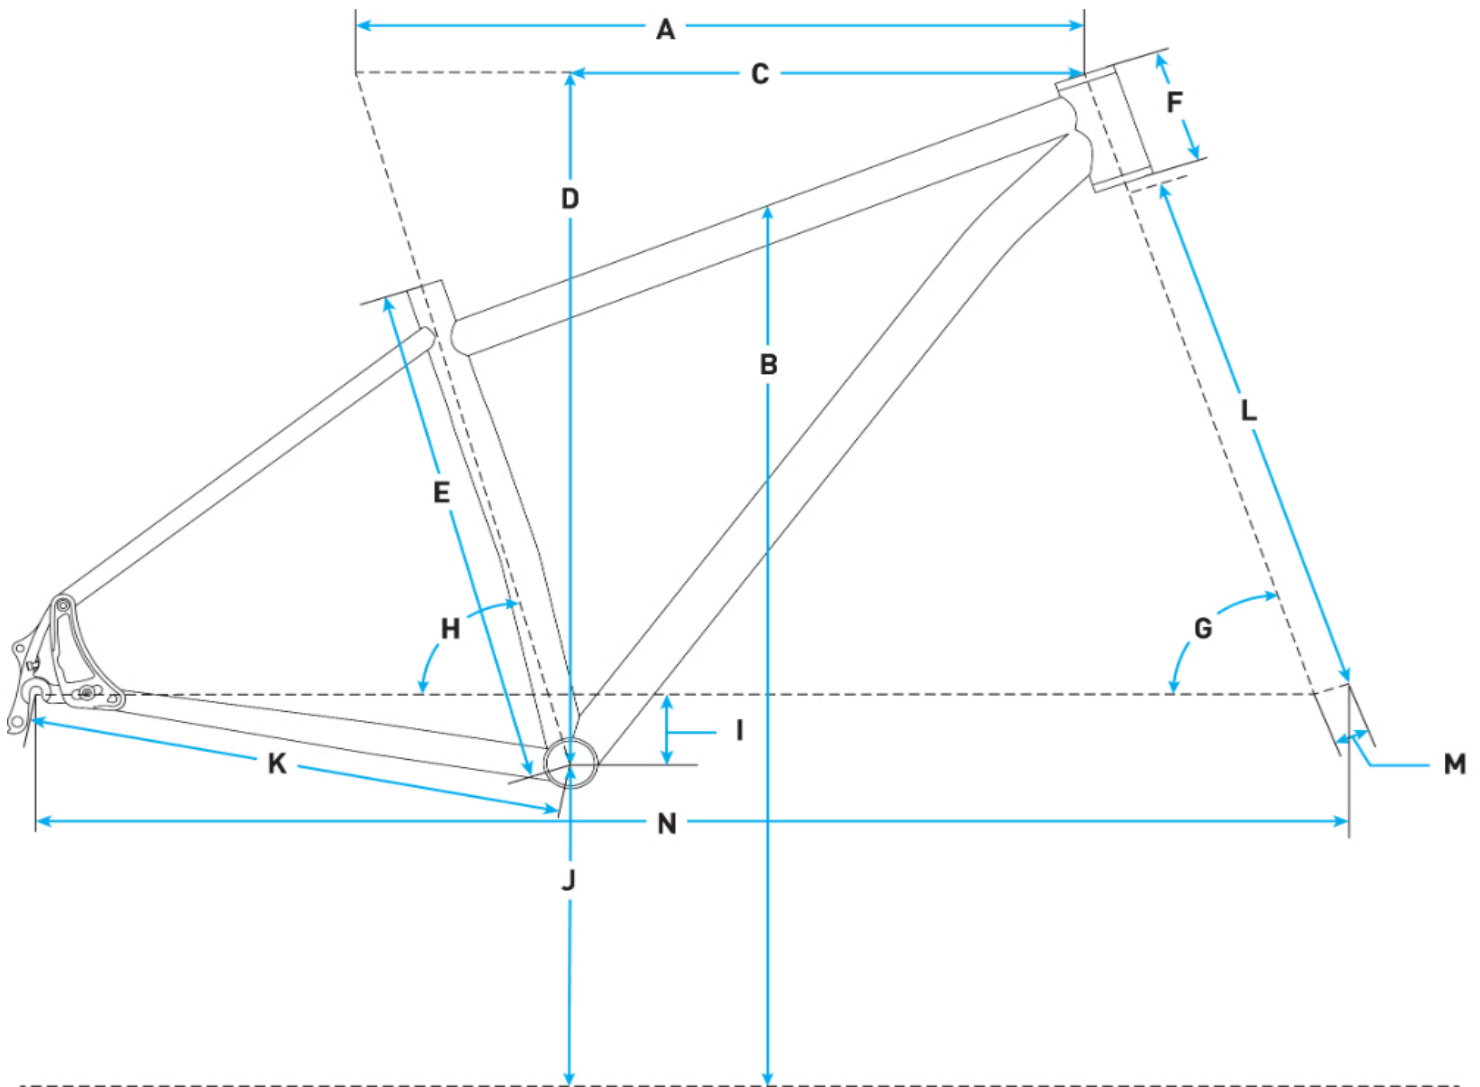

2026 Salsa Timberjack Eagle 70 Transmission 29 - Black Spruce - Geometrical Chart

Metric

Size	X-Small	Small	Medium	Large	X-Large
A. Effective Top Tube	570.0	594.1	615.3	639.0	659.3
B. Stand Over	702.9	722.6	742.1	772.1	792.9
C. Reach	410.7	433.6	453.6	475.5	492.6
D. Stack	599.0	599.0	607.4	613.5	625.5
E. Total Seat Tube Length	342.9	370.0	395.0	432.0	457.2
F. Headtube Length	100.0	100.0	105.0	115.0	125.0
G. Headtube Angle	66.4	66.4	66.4	66.4	66.4
H. Seat Tube Angle	75.1	75.1	75.1	75.1	75.1
I. BB Drop	56.6	56.6	56.6	56.6	56.6
K. Chainstay Length	437.0	437.0	437.0	437.0	437.0
L. Fork Length Axle to Crown	543.0	543.0	543.0	543.0	543.0

Imperial

Size	X-Small	Small	Medium	Large	X-Large
A. Effective Top Tube	22.44	23.39	24.22	25.16	25.96
B. Stand Over	27.67	28.45	29.22	30.4	31.22
C. Reach	16.17	17.07	17.86	18.72	19.39
D. Stack	23.58	23.58	23.91	24.15	24.63
E. Total Seat Tube Length	13.5	14.57	15.55	17.01	18
F. Headtube Length	3.94	3.94	4.13	4.53	4.92
G. Headtube Angle	66.4	66.4	66.4	66.4	66.4
H. Seat Tube Angle	75.1	75.1	75.1	75.1	75.1
I. BB Drop	2.23	2.23	2.23	2.23	2.23
K. Chainstay Length	17.2	17.2	17.2	17.2	17.2
L. Fork Length Axle to Crown	21.38	21.38	21.38	21.38	21.38
M. Fork Offset	1.73	1.73	1.73	1.73	1.73
N. Wheelbase	44.76	45.65	46.52	47.15	48.37
Crank Arm Length	6.5	6.5	6.5	6.5	6.5
Handlebar Width	760.0	760.0	780.0	780.0	800.0
Recommended Rider Height	61.81 - 64.17	62.99 - 68.9	68.11 - 72.05	70.87 - 75.2	74.02
Stem Length	1.97	1.97	1.97	1.97	1.97

Measurements based on:

- an 510.5mm fork which is equivalent to an average 543mm length 29" 130mm suspension fork at 25% sag
- a 27.5 x 2.8" tire measuring 724.5mm in diameter
- Standover is measured vertically to top of top tube from a position 50mm forward of BB center with an unsagged suspension fork
- Wheelbase at 420mm chainstay length