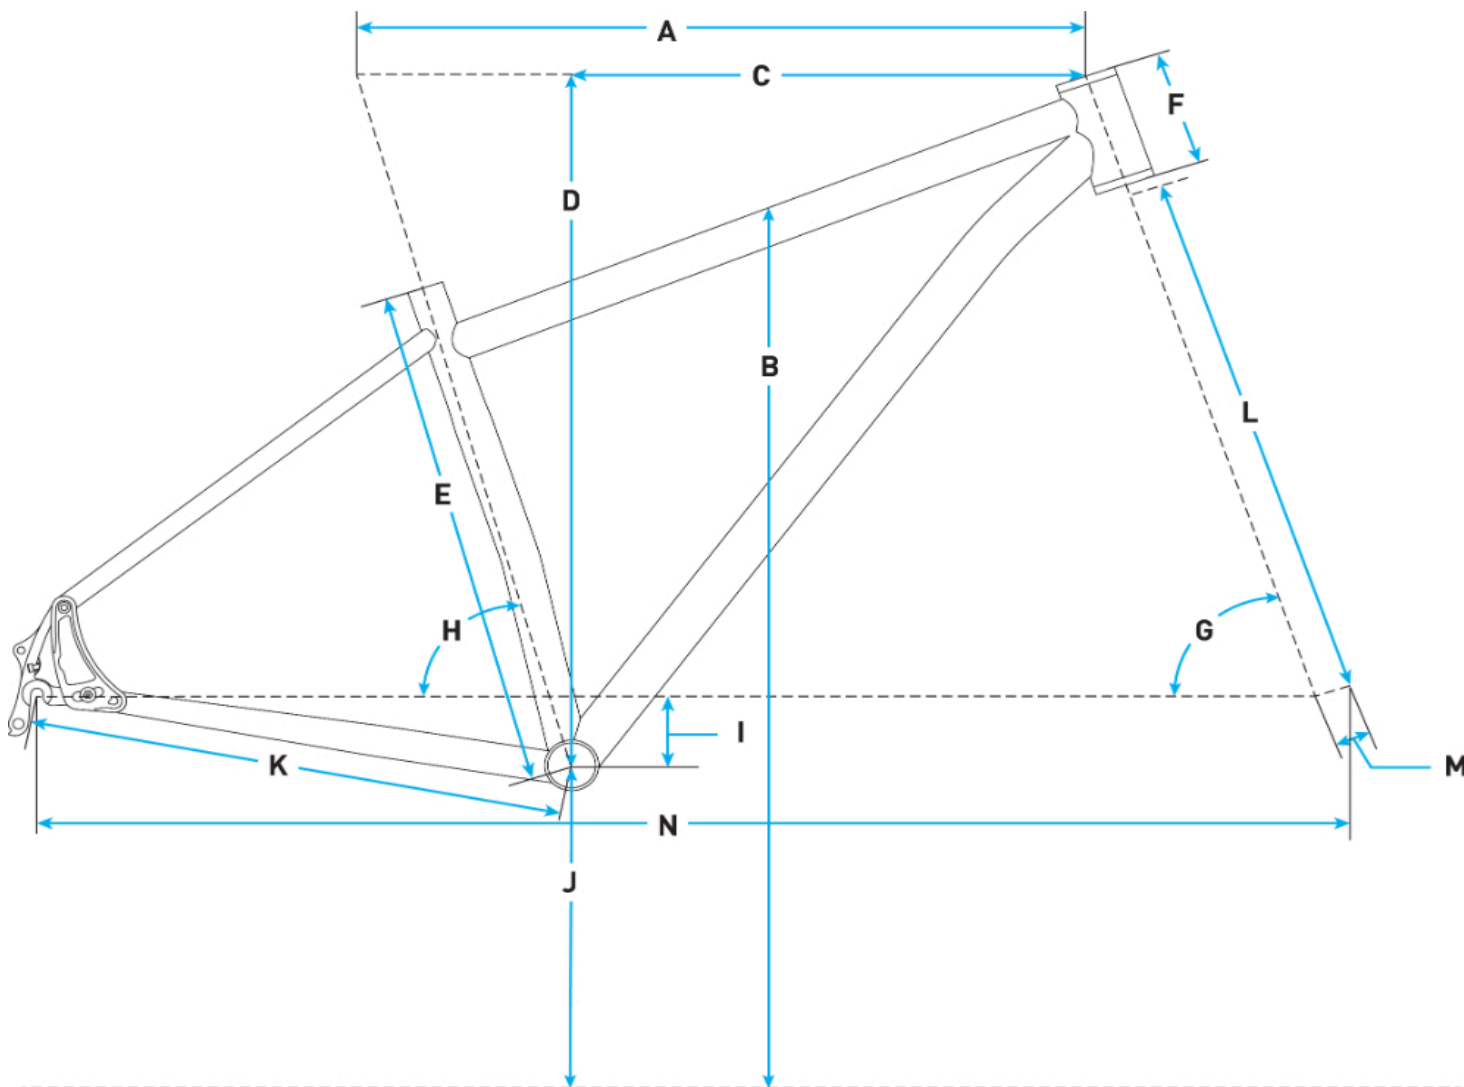

2026 Salsa Timberjack SLX 27.5+ - Mint Green - Geometrical Chart

Metric

Size	X-Small	Small	Medium	Large	X-Large
A. Effective Top Tube	570.0	594.1	615.3	639.0	659.3
B. Stand Over	702.9	722.6	742.1	772.1	792.9
C. Reach	410.7	433.6	453.6	475.5	492.6
D. Stack	599.0	599.0	607.4	613.5	625.5
E. Total Seat Tube Length	342.9	370.0	395.0	432.0	457.2
F. Headtube Length	100.0	100.0	105.0	115.0	125.0
G. Headtube Angle	66.4	66.4	66.4	66.4	66.4
H. Seat Tube Angle	75.1	75.1	75.1	75.1	75.1
I. BB Drop	56.6	56.6	56.6	56.6	56.6
K. Chainstay Length	420.0	420.0	420.0	420.0	420.0
L. Fork Length Axle to Crown	543.0	543.0	543.0	543.0	543.0
M. Fork Offset	44.0	44.0	44.0	44.0	44.0
N. Wheelbase	1120.0	1142.5	1164.5	1180.5	1211.7

Imperial

Size	X-Small	Small	Medium	Large	X-Large
A. Effective Top Tube	22.44	23.39	24.22	25.16	25.96
B. Stand Over	27.67	28.45	29.22	30.4	31.22
C. Reach	16.17	17.07	17.86	18.72	19.39
D. Stack	23.58	23.58	23.91	24.15	24.63
E. Total Seat Tube Length	13.5	14.57	15.55	17.01	18
F. Headtube Length	3.94	3.94	4.13	4.53	4.92
G. Headtube Angle	66.4	66.4	66.4	66.4	66.4
H. Seat Tube Angle	75.1	75.1	75.1	75.1	75.1
I. BB Drop	2.23	2.23	2.23	2.23	2.23
K. Chainstay Length	16.54	16.54	16.54	16.54	16.54
L. Fork Length Axle to Crown	21.38	21.38	21.38	21.38	21.38
M. Fork Offset	1.73	1.73	1.73	1.73	1.73
N. Wheelbase	44.09	44.98	45.85	46.48	47.7
Crank Arm Length	6.5	6.5	6.69	6.69	7.09
Handlebar Width	780.0	780.0	780.0	780.0	780.0
Recommended Rider Height	61.81 - 64.17	62.99 - 68.9	68.11 - 72.05	70.87 - 75.2	74.02
Stem Length	1.97	1.97	1.97	1.97	1.97

Measurements based on:

- a 510.5mm fork which is equivalent to an average 543mm length 29" 130mm suspension fork at 25% sag
- a 27.5 x 2.8" tire measuring 724.5mm in diameter
- Standover is measured vertically to top of top tube from a position 50mm forward of BB center with an unsagged suspension fork
- Wheelbase at 420mm chainstay length