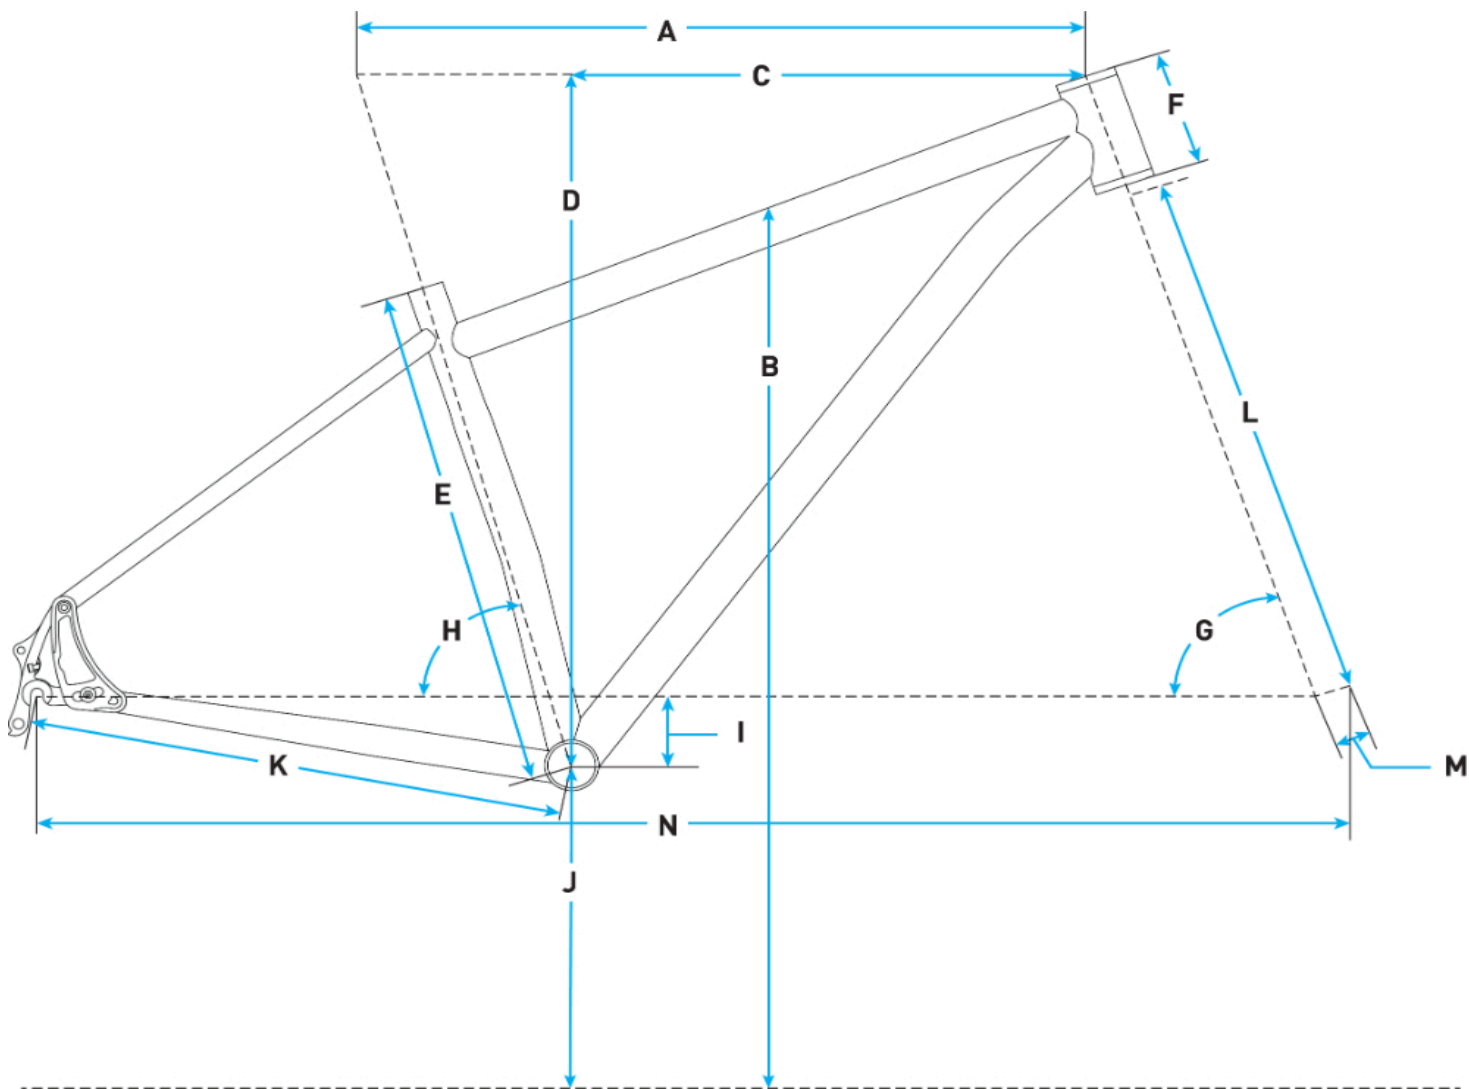

2026 Salsa Timberjack SLX 29 - Army Green - Geometrical Chart

Metric

Size	X-Small	Small	Medium	Large	X-Large
A. Effective Top Tube	570.0	594.1	615.3	639.0	659.3
B. Stand Over	702.9	722.6	742.1	772.1	792.9
C. Reach	410.7	433.6	453.6	475.5	492.6
D. Stack	599.0	599.0	607.4	613.5	625.5
E. Total Seat Tube Length	342.9	370.0	395.0	432.0	457.2
F. Headtube Length	100.0	100.0	105.0	115.0	125.0
G. Headtube Angle	66.4	66.4	66.4	66.4	66.4
H. Seat Tube Angle	75.1	75.1	75.1	75.1	75.1
I. BB Drop	56.6	56.6	56.6	56.6	56.6
K. Chainstay Length	420.0	420.0	420.0	420.0	420.0
L. Fork Length Axle to Crown	543.0	543.0	543.0	543.0	543.0
M. Fork Offset	44.0	44.0	44.0	44.0	44.0
N. Wheelbase	1120.0	1142.5	1164.5	1180.5	1211.7

Imperial

Size	X-Small	Small	Medium	Large	X-Large
A. Effective Top Tube	22.44	23.39	24.22	25.16	25.96
B. Stand Over	27.67	28.45	29.22	30.4	31.22
C. Reach	16.17	17.07	17.86	18.72	19.39
D. Stack	23.58	23.58	23.91	24.15	24.63
E. Total Seat Tube Length	13.5	14.57	15.55	17.01	18
F. Headtube Length	3.94	3.94	4.13	4.53	4.92
G. Headtube Angle	66.4	66.4	66.4	66.4	66.4
H. Seat Tube Angle	75.1	75.1	75.1	75.1	75.1
I. BB Drop	2.23	2.23	2.23	2.23	2.23
K. Chainstay Length	16.54	16.54	16.54	16.54	16.54
L. Fork Length Axle to Crown	21.38	21.38	21.38	21.38	21.38
M. Fork Offset	1.73	1.73	1.73	1.73	1.73
N. Wheelbase	44.09	44.98	45.85	46.48	47.7
Crank Arm Length	6.5	6.5	6.69	6.69	7.09
Handlebar Width	780.0	780.0	780.0	780.0	780.0
Recommended Rider Height	61.81 - 64.17	62.99 - 68.9	68.11 - 72.05	70.87 - 75.2	74.02
Stem Length	1.97	1.97	1.97	1.97	1.97

Measurements based on:

- a 510.5mm fork which is equivalent to an average 543mm length 29" 130mm suspension fork at 25% sag
- a 27.5 x 2.8" tire measuring 724.5mm in diameter
- Standover is measured vertically to top of top tube from a position 50mm forward of BB center with an unsagged suspension fork
- Wheelbase at 420mm chainstay length