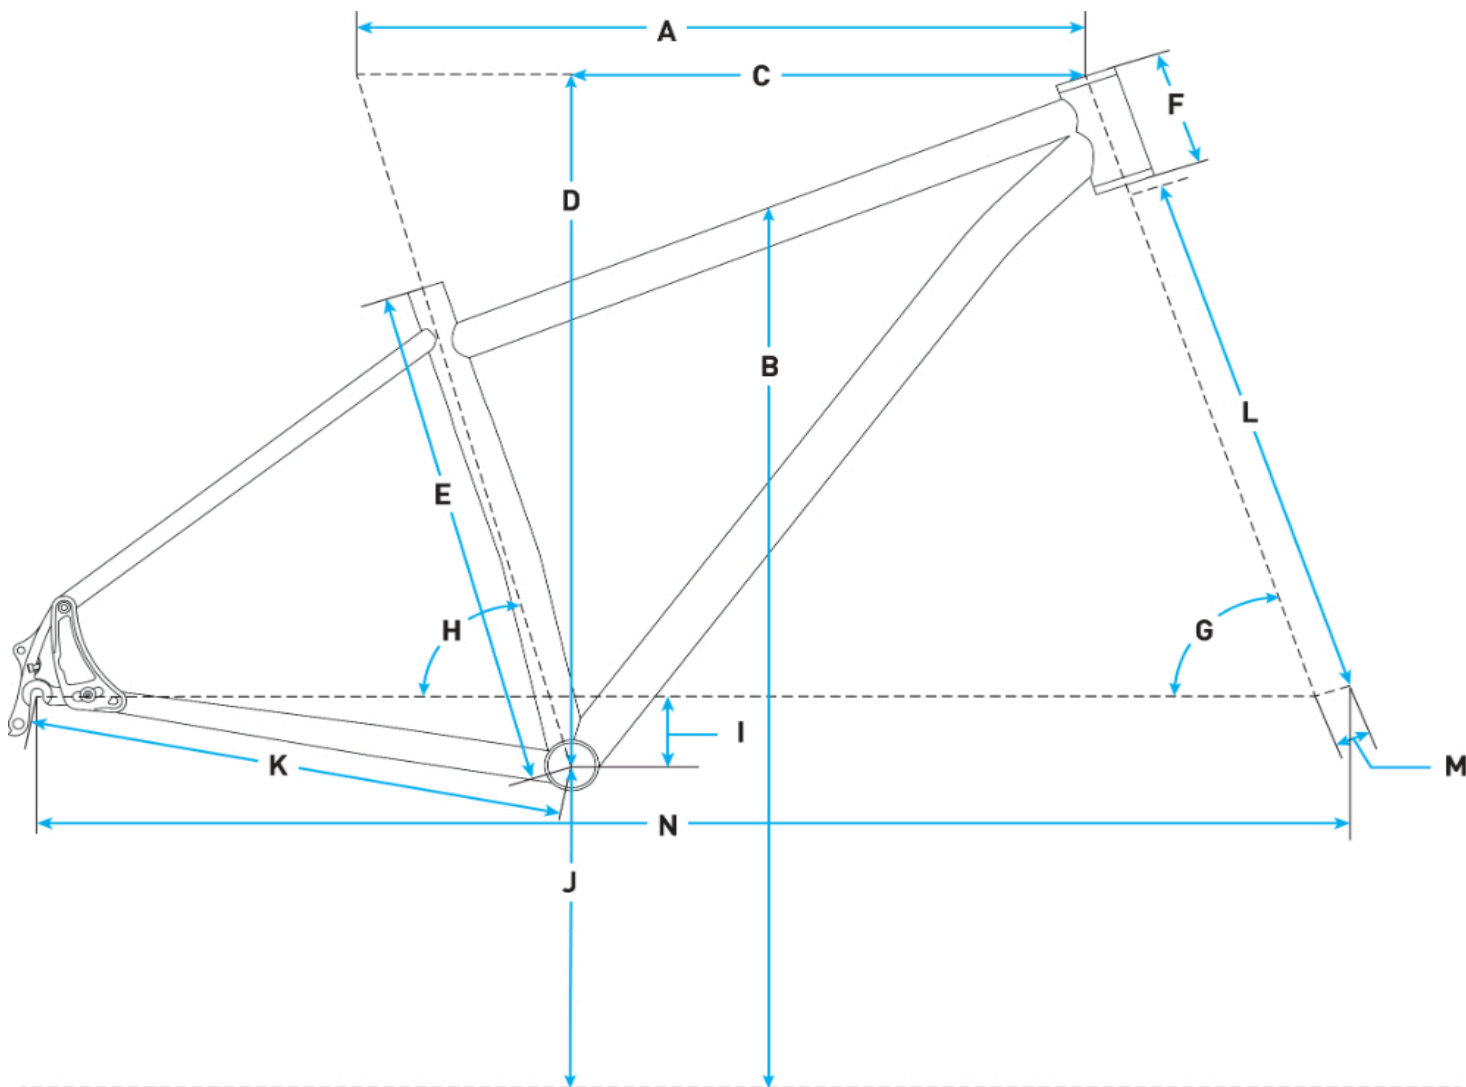

2026 Salsa Timberjack SLX 29 - Terracotta Orange - Geometrical Chart

Metric

Size	X-Small	Small	Medium	Large	X-Large
A. Effective Top Tube	570.0	594.1	615.3	639.0	659.3
B. Stand Over	702.9	722.6	742.1	772.1	792.9
C. Reach	410.7	433.6	453.6	475.5	492.6
D. Stack	599.0	599.0	607.4	613.5	625.5
E. Total Seat Tube Length	342.9	370.0	395.0	432.0	457.2
F. Headtube Length	100.0	100.0	105.0	115.0	125.0
G. Headtube Angle	66.4	66.4	66.4	66.4	66.4
H. Seat Tube Angle	75.1	75.1	75.1	75.1	75.1
I. BB Drop	56.6	56.6	56.6	56.6	56.6
K. Chainstay Length	420.0	420.0	420.0	420.0	420.0
L. Fork Length Axle to Crown	543.0	543.0	543.0	543.0	543.0
M. Fork Offset	44.0	44.0	44.0	44.0	44.0
N. Wheelbase	1120.0	1142.5	1164.5	1180.5	1211.7

Imperial

Size	X-Small	Small	Medium	Large	X-Large
A. Effective Top Tube	22.44	23.39	24.22	25.16	25.96
B. Stand Over	27.67	28.45	29.22	30.4	31.22
C. Reach	16.17	17.07	17.86	18.72	19.39
D. Stack	23.58	23.58	23.91	24.15	24.63
E. Total Seat Tube Length	13.5	14.57	15.55	17.01	18
F. Headtube Length	3.94	3.94	4.13	4.53	4.92
G. Headtube Angle	66.4	66.4	66.4	66.4	66.4
H. Seat Tube Angle	75.1	75.1	75.1	75.1	75.1
I. BB Drop	2.23	2.23	2.23	2.23	2.23
K. Chainstay Length	16.54	16.54	16.54	16.54	16.54
L. Fork Length Axle to Crown	21.38	21.38	21.38	21.38	21.38
M. Fork Offset	1.73	1.73	1.73	1.73	1.73
N. Wheelbase	44.09	44.98	45.85	46.48	47.7
Crank Arm Length	6.5	6.5	6.69	6.69	7.09
Handlebar Width	780.0	780.0	780.0	780.0	780.0
Recommended Rider Height	61.81 - 64.17	62.99 - 68.9	68.11 - 72.05	70.87 - 75.2	74.02
Stem Length	1.97	1.97	1.97	1.97	1.97

Measurements based on:

- an 510.5mm fork which is equivalent to an average 543mm length 29" 130mm suspension fork at 25% sag
- a 27.5 x 2.8" tire measuring 724.5mm in diameter
- Standover is measured vertically to top of top tube from a position 50mm forward of BB center with an unsagged suspension fork
- Wheelbase at 420mm chainstay length