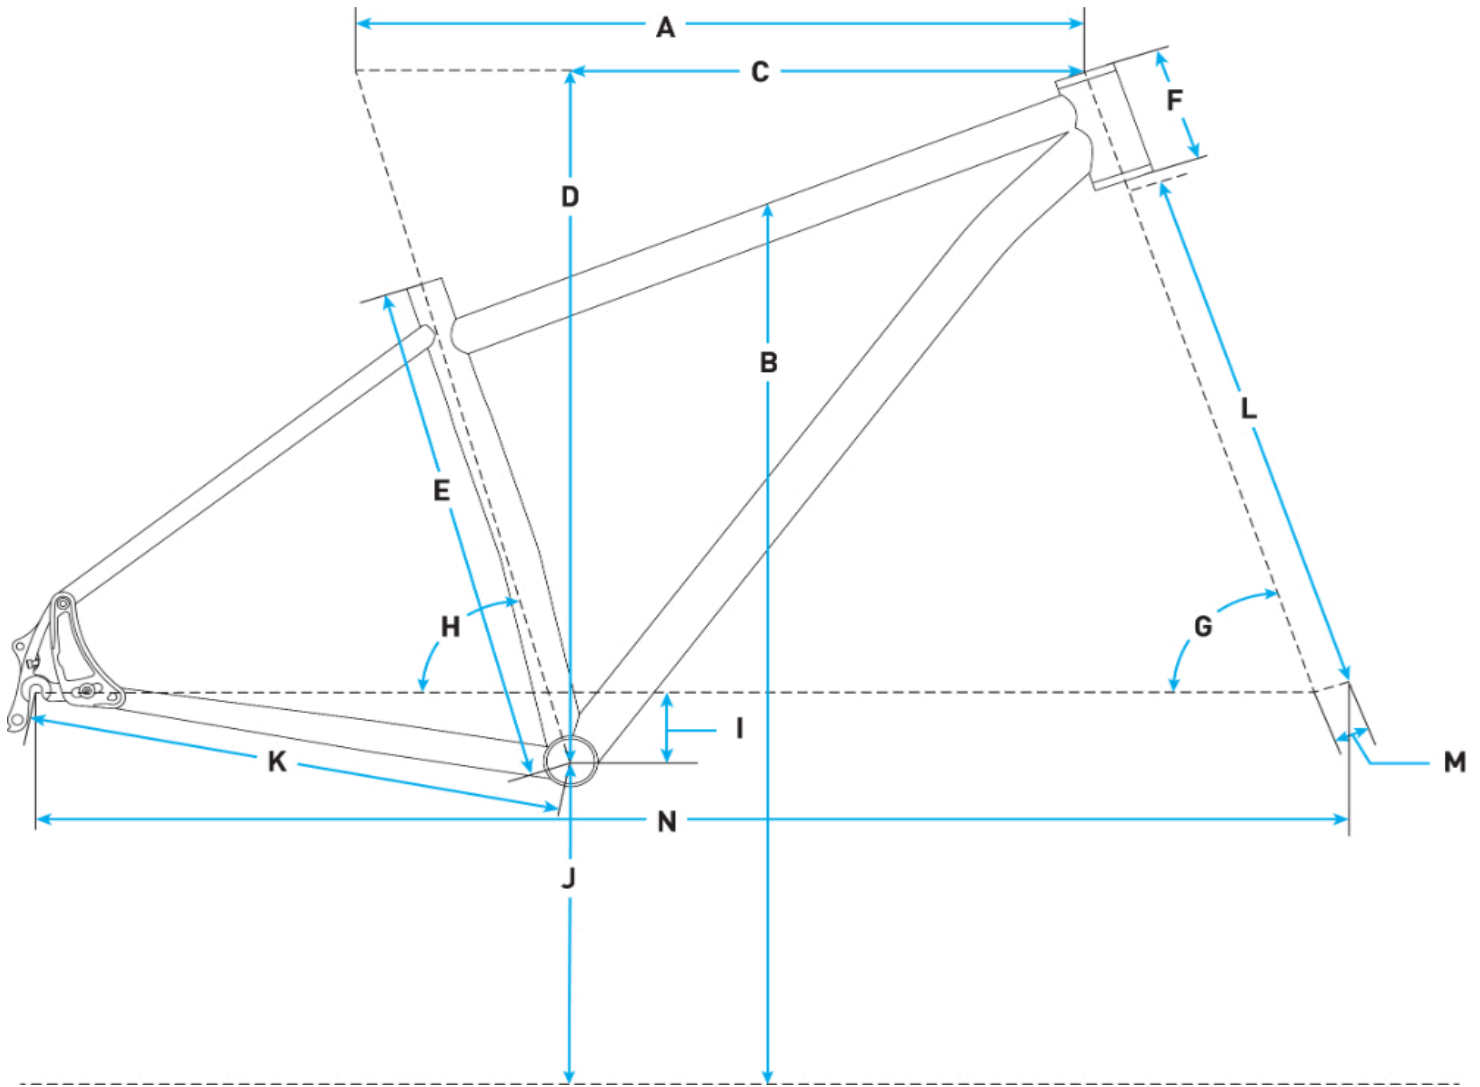

2026 Salsa Timberjack XT 27.5+ - Copper - Geometrical Chart

Metric

Size	X-Small	Small	Medium	Large	X-Large
A. Effective Top Tube	570.0	594.1	615.3	639.0	659.3
B. Stand Over	702.9	722.6	742.1	772.1	792.9
C. Reach	410.7	433.6	453.6	475.5	492.6
D. Stack	599.0	599.0	607.4	613.5	625.5
E. Total Seat Tube Length	342.9	370.0	395.0	432.0	457.2
F. Headtube Length	100.0	100.0	105.0	115.0	125.0
G. Headtube Angle	66.4	66.4	66.4	66.4	66.4
H. Seat Tube Angle	75.1	75.1	75.1	75.1	75.1
I. BB Drop	56.6	56.6	56.6	56.6	56.6
K. Chainstay Length	420.0	420.0	420.0	420.0	420.0
L. Fork Length Axle to Crown	543.0	543.0	543.0	543.0	543.0
M. Fork Offset	44.0	44.0	44.0	44.0	44.0
N. Wheelbase	1120.0	1142.5	1164.5	1180.5	1211.7

Imperial

Size	X-Small	Small	Medium	Large	X-Large
A. Effective Top Tube	22.44	23.39	24.22	25.16	25.96
B. Stand Over	27.67	28.45	29.22	30.4	31.22
C. Reach	16.17	17.07	17.86	18.72	19.39
D. Stack	23.58	23.58	23.91	24.15	24.63
E. Total Seat Tube Length	13.5	14.57	15.55	17.01	18
F. Headtube Length	3.94	3.94	4.13	4.53	4.92
G. Headtube Angle	66.4	66.4	66.4	66.4	66.4
H. Seat Tube Angle	75.1	75.1	75.1	75.1	75.1
I. BB Drop	2.23	2.23	2.23	2.23	2.23
K. Chainstay Length	16.54	16.54	16.54	16.54	16.54
L. Fork Length Axle to Crown	21.38	21.38	21.38	21.38	21.38
M. Fork Offset	1.73	1.73	1.73	1.73	1.73
N. Wheelbase	44.09	44.98	45.85	46.48	47.7
Crank Arm Length	6.5	6.5	6.69	6.69	7.09
Handlebar Width	780.0	780.0	780.0	780.0	780.0
Recommended Rider Height	61.81 - 64.17	62.99 - 68.9	68.11 - 72.05	70.87 - 75.2	74.02
Stem Length	1.97	1.97	1.97	1.97	1.97

Measurements based on:

- a 510.5mm fork which is equivalent to an average 543mm length 29" 130mm suspension fork at 25% sag
- a 27.5 x 2.8" tire measuring 724.5mm in diameter
- Standover is measured vertically to top of top tube from a position 50mm forward of BB center with an unsagged suspension fork
- Wheelbase at 420mm chainstay length