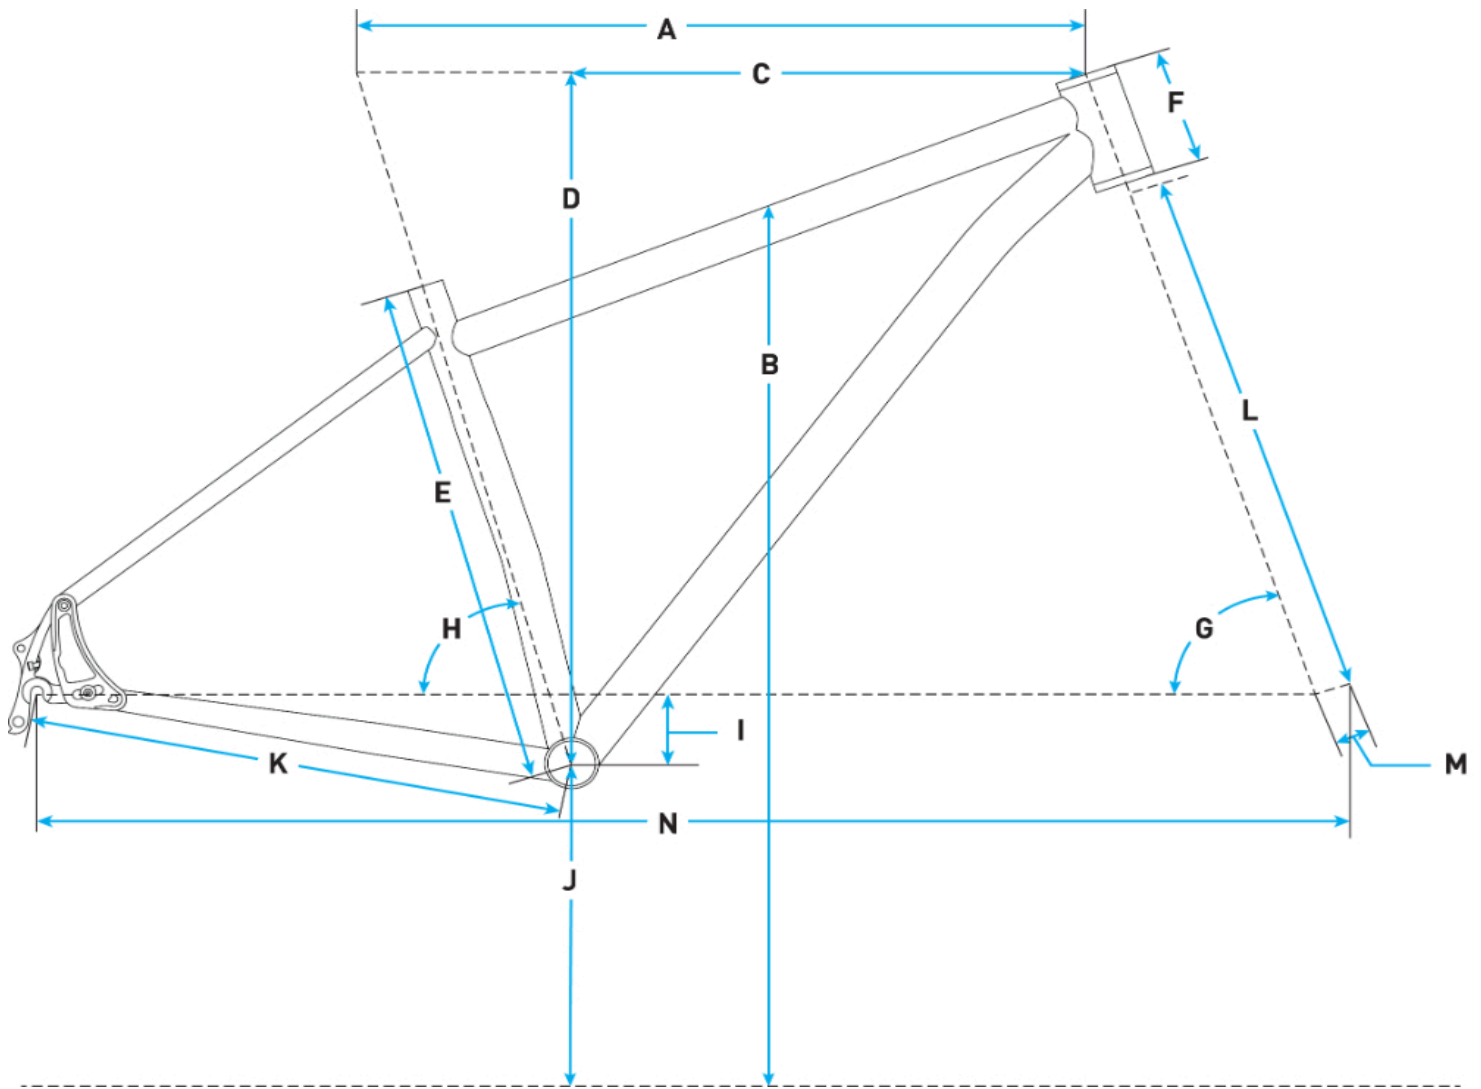

2026 Salsa Timberjack XT 29 - Blue - Geometrical Chart

Metric

Size	X-Small	Small	Medium	Large	X-Large
A. Effective Top Tube	570.0	594.1	615.3	639.0	659.3
B. Stand Over	702.9	722.6	742.1	772.1	792.9
C. Reach	410.7	433.6	453.6	475.5	492.6
D. Stack	599.0	599.0	607.4	613.5	625.5
E. Total Seat Tube Length	342.9	370.0	395.0	432.0	457.2
F. Headtube Length	100.0	100.0	105.0	115.0	125.0
G. Headtube Angle	66.4	66.4	66.4	66.4	66.4
H. Seat Tube Angle	75.1	75.1	75.1	75.1	75.1
I. BB Drop	56.6	56.6	56.6	56.6	56.6
K. Chainstay Length	420.0	420.0	420.0	420.0	420.0
L. Fork Length Axle to Crown	543.0	543.0	543.0	543.0	543.0
M. Fork Offset	44.0	44.0	44.0	44.0	44.0
N. Wheelbase	1120.0	1142.5	1164.5	1180.5	1211.7

Imperial

Size	X-Small	Small	Medium	Large	X-Large
A. Effective Top Tube	22.44	23.39	24.22	25.16	25.96
B. Stand Over	27.67	28.45	29.22	30.4	31.22
C. Reach	16.17	17.07	17.86	18.72	19.39
D. Stack	23.58	23.58	23.91	24.15	24.63
E. Total Seat Tube Length	13.5	14.57	15.55	17.01	18
F. Headtube Length	3.94	3.94	4.13	4.53	4.92
G. Headtube Angle	66.4	66.4	66.4	66.4	66.4
H. Seat Tube Angle	75.1	75.1	75.1	75.1	75.1
I. BB Drop	2.23	2.23	2.23	2.23	2.23
K. Chainstay Length	16.54	16.54	16.54	16.54	16.54
L. Fork Length Axle to Crown	21.38	21.38	21.38	21.38	21.38
M. Fork Offset	1.73	1.73	1.73	1.73	1.73
N. Wheelbase	44.09	44.98	45.85	46.48	47.7
Crank Arm Length	6.5	6.5	6.69	6.69	7.09
Handlebar Width	780.0	780.0	780.0	780.0	780.0
Recommended Rider Height	61.81 - 64.17	62.99 - 68.9	68.11 - 72.05	70.87 - 75.2	74.02
Stem Length	1.97	1.97	1.97	1.97	1.97

Measurements based on:

- a 510.5mm fork which is equivalent to an average 543mm length 29" 130mm suspension fork at 25% sag
- a 27.5 x 2.8" tire measuring 724.5mm in diameter
- Standover is measured vertically to top of top tube from a position 50mm forward of BB center with an unsagged suspension fork
- Wheelbase at 420mm chainstay length