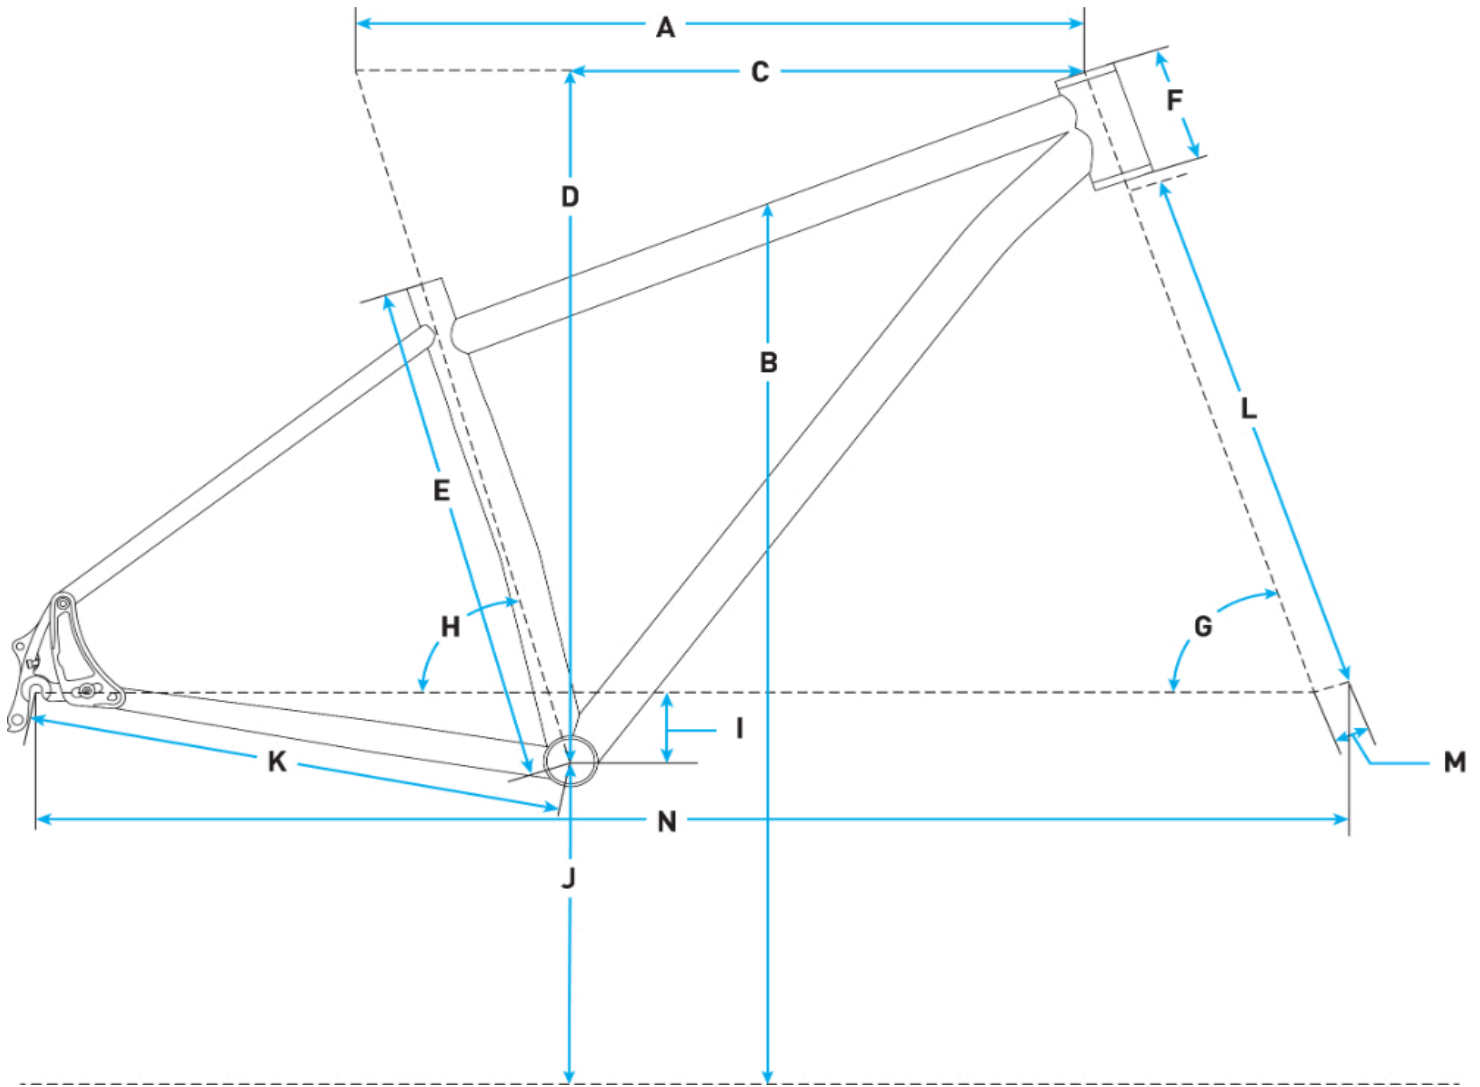

2026 Salsa Timberjack XT Z2 27.5+ - Purple - Geometrical Chart

Metric

Size	X-Small	Small	Medium	Large	X-Large
A. Effective Top Tube	570.0	594.1	615.3	639.0	659.3
B. Stand Over	702.9	722.6	742.1	772.1	792.9
C. Reach	410.7	433.6	453.6	475.5	492.6
D. Stack	599.0	599.0	607.4	613.5	625.5
E. Total Seat Tube Length	342.9	370.0	395.0	432.0	457.2
F. Headtube Length	100.0	100.0	105.0	115.0	125.0
G. Headtube Angle	66.4	66.4	66.4	66.4	66.4
H. Seat Tube Angle	75.1	75.1	75.1	75.1	75.1
I. BB Drop	56.6	56.6	56.6	56.6	56.6
K. Chainstay Length	420.0	420.0	420.0	420.0	420.0
L. Fork Length Axle to Crown	543.0	543.0	543.0	543.0	543.0
M. Fork Offset	44.0	44.0	44.0	44.0	44.0
N. Wheelbase	1120.0	1142.5	1164.5	1180.5	1211.7

Imperial

Size	X-Small	Small	Medium	Large	X-Large
A. Effective Top Tube	22.44	23.39	24.22	25.16	25.96
B. Stand Over	27.67	28.45	29.22	30.4	31.22
C. Reach	16.17	17.07	17.86	18.72	19.39
D. Stack	23.58	23.58	23.91	24.15	24.63
E. Total Seat Tube Length	13.5	14.57	15.55	17.01	18
F. Headtube Length	3.94	3.94	4.13	4.53	4.92
G. Headtube Angle	66.4	66.4	66.4	66.4	66.4
H. Seat Tube Angle	75.1	75.1	75.1	75.1	75.1
I. BB Drop	2.23	2.23	2.23	2.23	2.23
K. Chainstay Length	16.54	16.54	16.54	16.54	16.54
L. Fork Length Axle to Crown	21.38	21.38	21.38	21.38	21.38
M. Fork Offset	1.73	1.73	1.73	1.73	1.73
N. Wheelbase	44.09	44.98	45.85	46.48	47.7
Crank Arm Length	6.5	6.5	6.69	6.69	7.09
Handlebar Width	780.0	780.0	780.0	780.0	780.0
Recommended Rider Height	61.81 - 64.17	62.99 - 68.9	68.11 - 72.05	70.87 - 75.2	74.02
Stem Length	1.97	1.97	1.97	1.97	1.97

Measurements based on:

- a 510.5mm fork which is equivalent to an average 543mm length 29" 130mm suspension fork at 25% sag
- a 27.5 x 2.8" tire measuring 724.5mm in diameter
- Standover is measured vertically to top of top tube from a position 50mm forward of BB center with an unsagged suspension fork
- Wheelbase at 420mm chainstay length