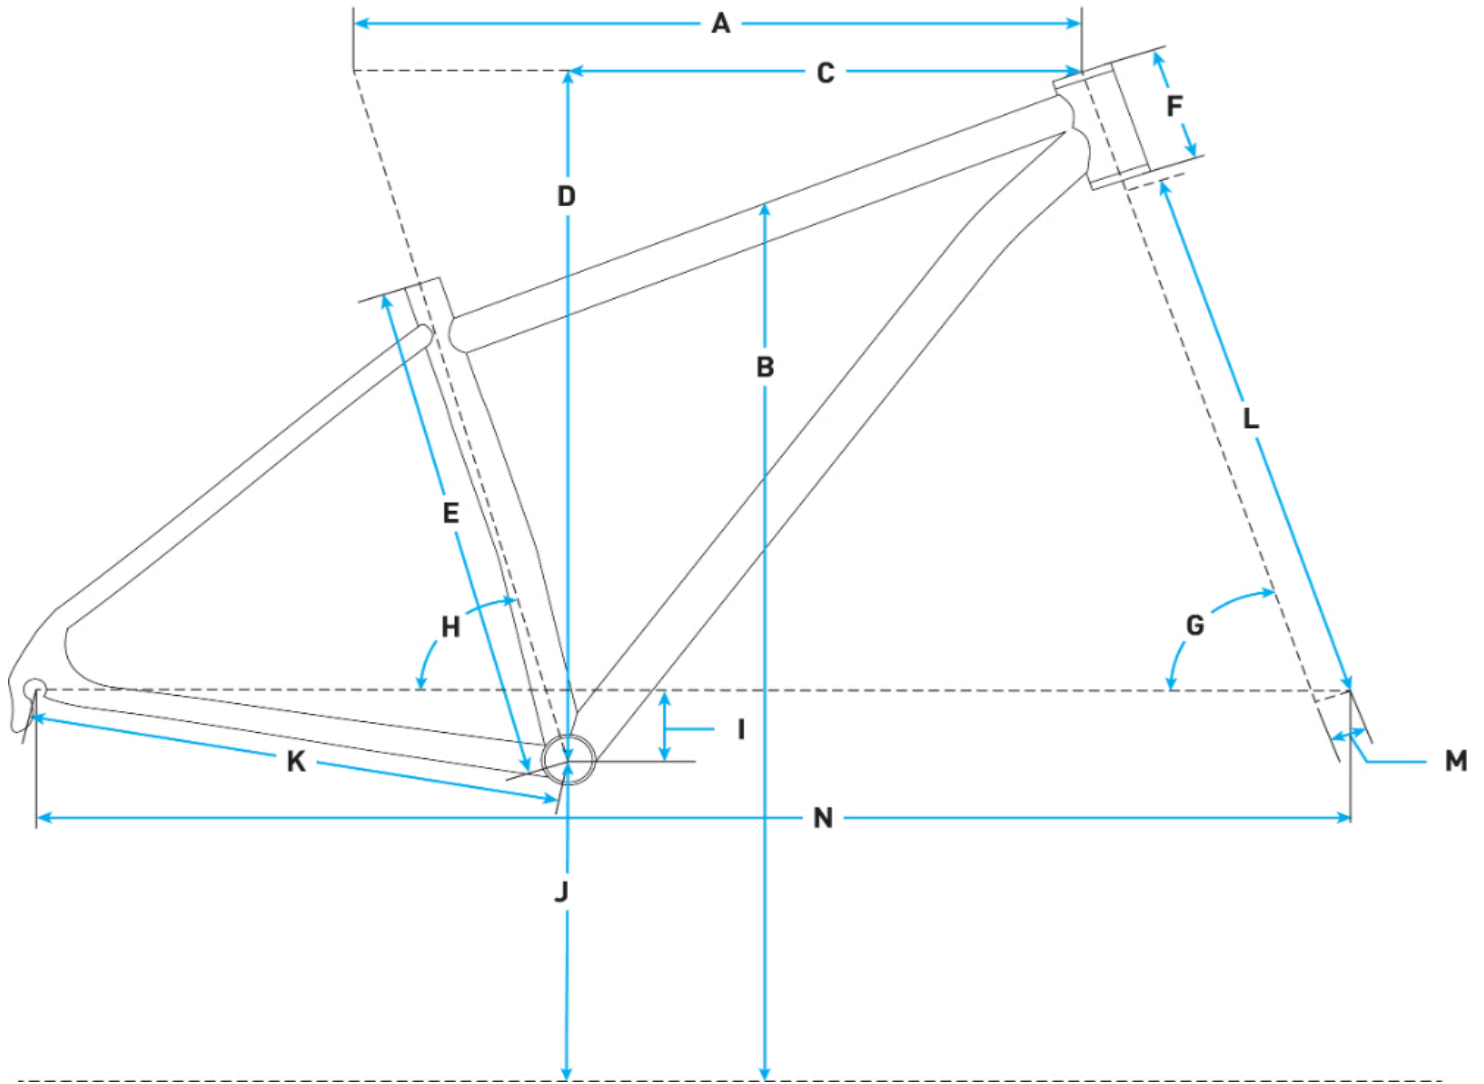

# 2026 Salsa Warbird C Frameset - Black - Geometrical Chart

## Metric

Size	49cm	52.5cm	54.5cm	56cm	57.5cm	59cm	61cm
<b>A. Effective Top Tube</b>							
<b>B. Stand Over</b>							
<b>C. Reach</b>							
<b>D. Stack</b>							
<b>E. Total Seat Tube Length</b>							
<b>F. Headtube Length</b>							
<b>G. Headtube Angle</b>							
<b>H. Seat Tube Angle</b>							
<b>I. BB Drop</b>							
<b>K. Chainstay Length</b>							
<b>L. Fork Length Axle to Crown</b>							
<b>M. Fork Offset</b>							
<b>N. Wheelbase</b>							

<b>Crank Arm Length</b>							
<b>Handlebar Width</b>							
<b>Recommended Rider Height</b>							
<b>Stem Length</b>							

**Imperial**

<b>Size</b>	<b>49cm</b>	<b>52.5cm</b>	<b>54.5cm</b>	<b>56cm</b>	<b>57.5cm</b>	<b>59cm</b>	<b>61cm</b>
<b>A. Effective Top Tube</b>							
<b>B. Stand Over</b>							
<b>C. Reach</b>							
<b>D. Stack</b>							
<b>E. Total Seat Tube Length</b>							
<b>F. Headtube Length</b>							
<b>G. Headtube Angle</b>							
<b>H. Seat Tube Angle</b>							
<b>I. BB Drop</b>							
<b>K. Chainstay Length</b>							
<b>L. Fork Length Axle to Crown</b>							
<b>M. Fork Offset</b>							
<b>N. Wheelbase</b>							
<b>Crank Arm Length</b>							
<b>Handlebar Width</b>							
<b>Recommended Rider Height</b>							
<b>Stem Length</b>							

**Measurements based on:**

- A Warbird Carbon Fork which is 405 x 50mm offset
- A 700c x 32mm tire measuring 698mm in diameter
- Standover for all sizes is measured vertically to top of toptube from a position 50mm forward of BB center