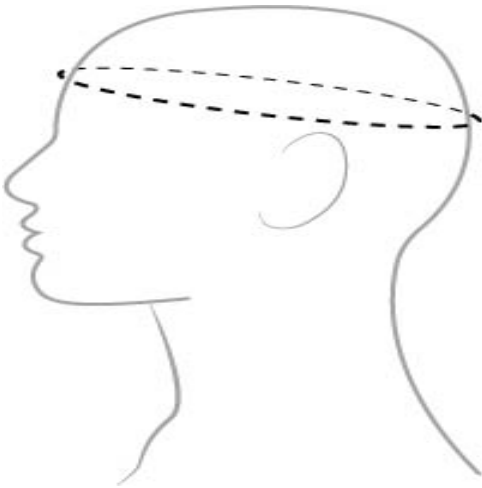

## Size Guide

SIZE	XS-S (CM)	M-L (CM)	XL-XXL (CM)
Head Circumference	51-54	55-58	59-62

## Measurement Guide

Helmet sizes are based on the circumference of your head. To determine the correct size, wrap a measuring tape around your head. Once you've determined the measurement, you can use the chart here as a guide.