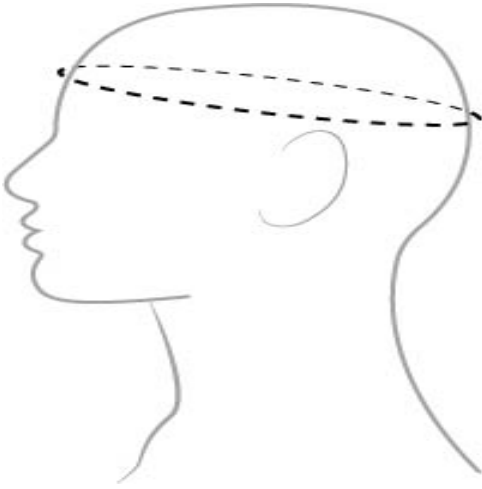

Size Guide

SIZE	M (CM)
Head Circumference	54-60

Measurement Guide

Helmet sizes are based on the circumference of your head. To determine the correct size, wrap a measuring tape around your head. Once you've determined the measurement, you can use the chart here as a guide.