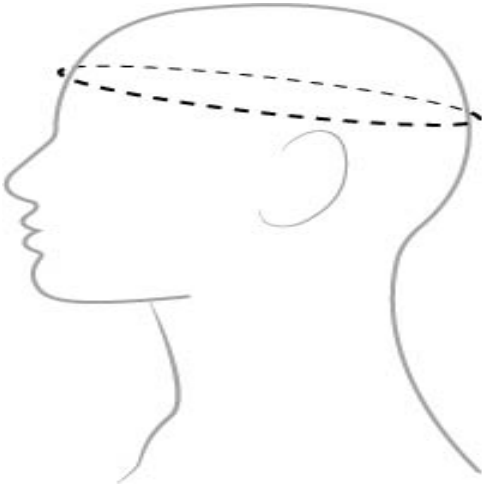

Size Guide

SIZE	XS-S (CM)	M-L (CM)	XL-XXL (CM)
Head Circumference	51-54	55-58	59-62

Measurement Guide

Helmet sizes are based on the circumference of your head. To determine the correct size, wrap a measuring tape around your head. Once you've determined the measurement, you can use the chart here as a guide.