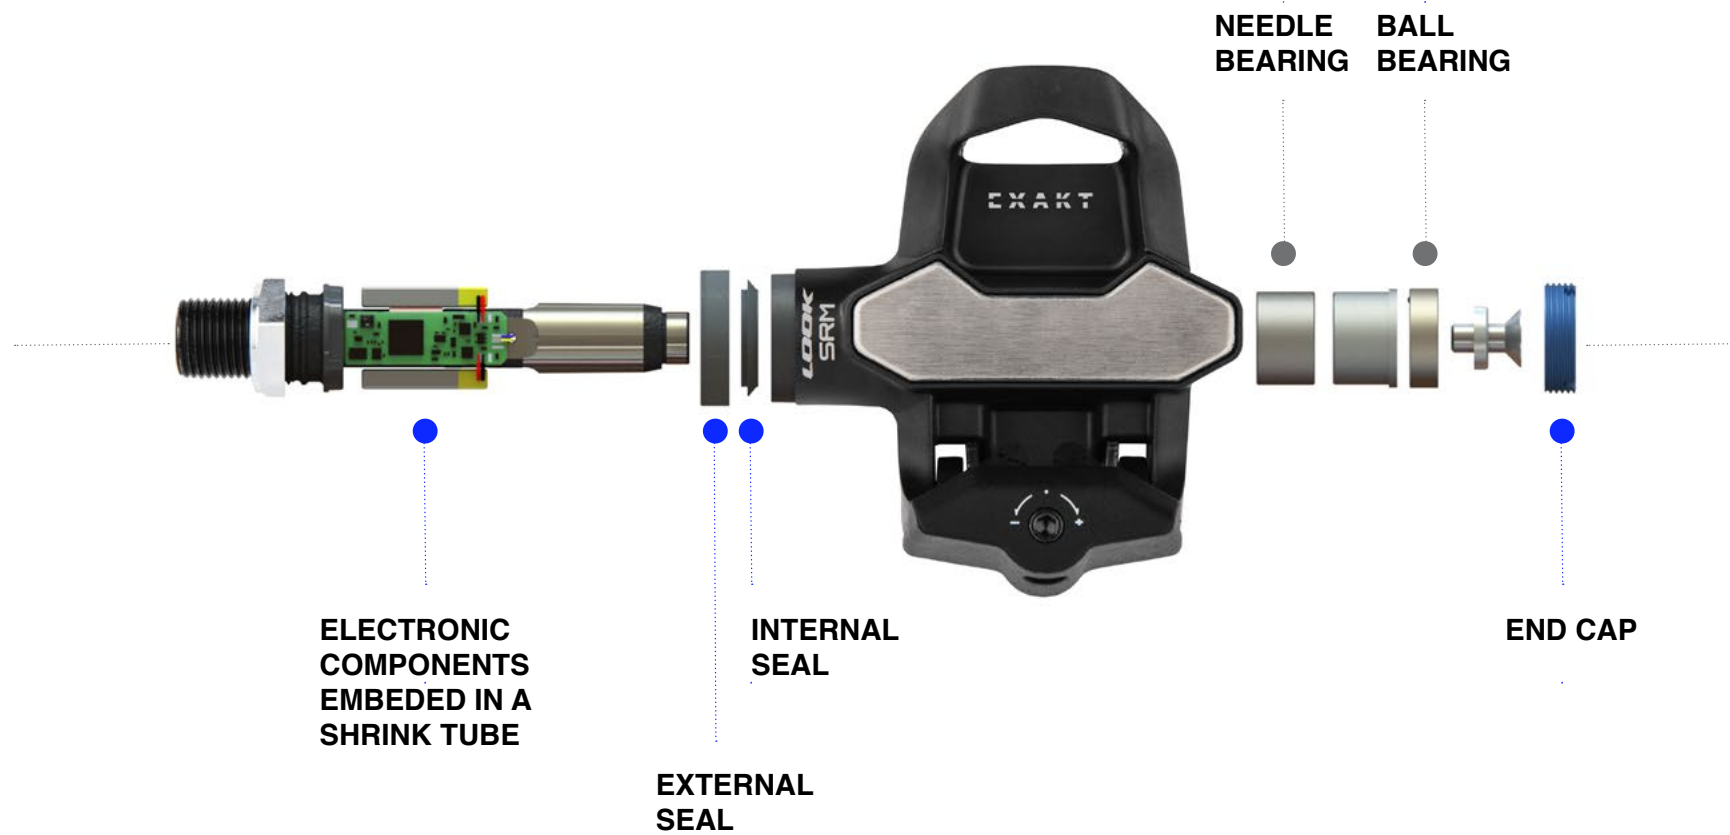

The EXAKT power meter changes the rules and redefines the limits to enter in a world of precision, control and constant progression.

POWERFUL - LIGHT - RELIABLE

The carbon pedal body ensures an incomparable lightness and stiffness. The contact surface is made with stainless steel material for optimum stability and power transfer.

The spindle, result of the most advanced development, receives all electronic components. It is assembled with an oversized ball bearing and a needle bearing to ensure a better load distribution.

TENSION	9 to 18
BODY / CORPS	CARBON
SPINDLE / AXE	STEEL
PLATFORM AREA / SURFACE D'APPUI	400 mm ²
PLATFORM WIDTH / LARGEUR D'APPUI	64 mm
Q FACTOR	54,6 mm
STACK HEIGHT / HAUTEUR D'APPUI	11,9 mm
WEIGHT PEDAL / POIDS	155 g
WEIGHT PAIR + CLEATS / POIDS PAIRE + CALES	376 g
FLOAT	0° / 4,5° / 9°

TESTED BY THE TOUGHEST

André Greipel | DE

CORRECT MEASUREMENT IN THE CORRECT POSITION

The new EXAKT power meter uses the latest technical innovations we have developed.

Built with SRM's experienced handcrafted precision, the EXAKT power meter pedal measures and transmits accurate and consistent power data for the performance driven cyclist.

Accurate, lighter, efficient : simply EXAKT.

BEARING SYSTEM

SEAL SYSTEM

DESIGNED TO FACE THE ELEMENTS

The pedal waterproofness has been the focus of attention thanks to the integration of new components -double seals system on the inside and end cap on the external- which guarantee the watertightness of the axle line.