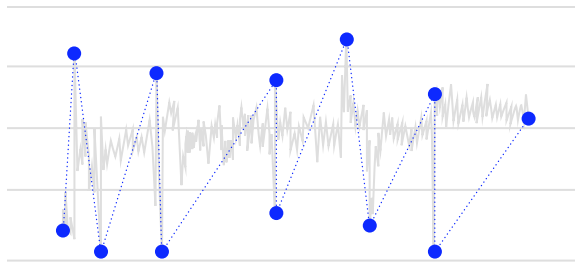

ANALYZE - COMPARE - SHARE

Track your day-to-day activities, set your goals, and drive the evolution of your performance from the measured data.

The SRM PC8 allows you to display values such as power, heart rate, speed, distance, location as well as training metrics such as Training Stress Score®, Normalized® power and Intensity Factor®.