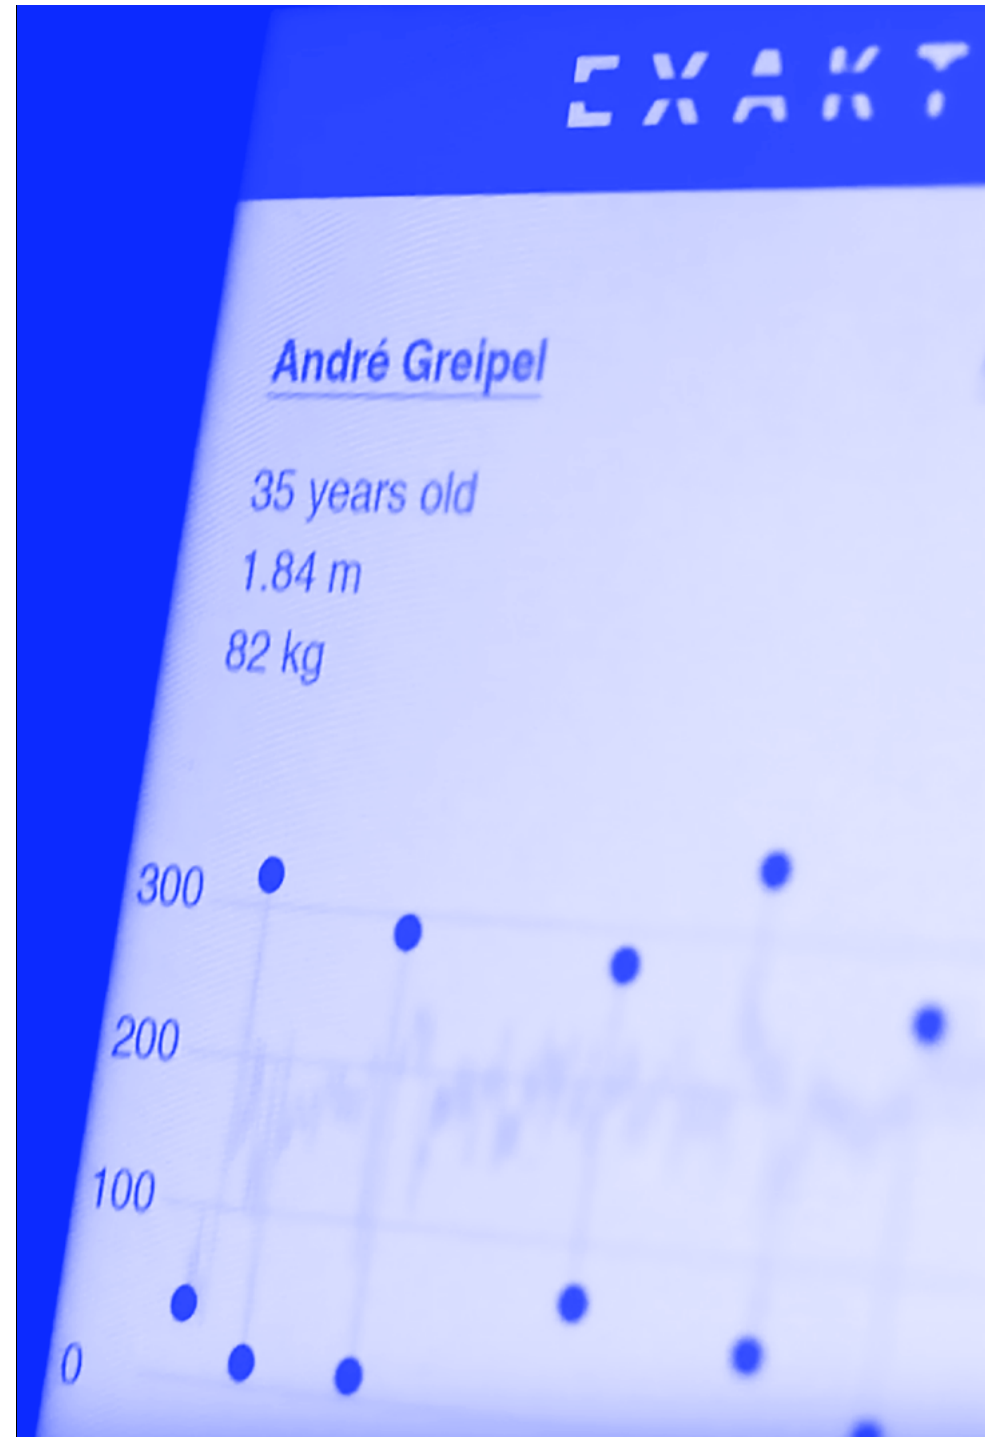

TORQUE ANALYSIS

Measuring left and right torque for each pedal stroke to know maximum and minimum values as well as pedal stroke smoothness.

BALANCE

The balance function available on the DUAL version give you separate power from right and left leg. This is a gain of precision on the analysis of your performance.

It is not necessary to take off your pedals, a simple magnetic connector can recharge your two pedals simultaneously to ensure unlimited performance.

ANALYZE - COMPARE - SHARE

Track your day-to-day activities, set your goals, and drive the evolution of your performance from the measured data.

The SRM PC8 allows you to display values such as power, heart rate, speed, distance, location as well as training metrics such as Training Stress Score®, Normalized® power and Intensity Factor®.

PRESS CONTACT