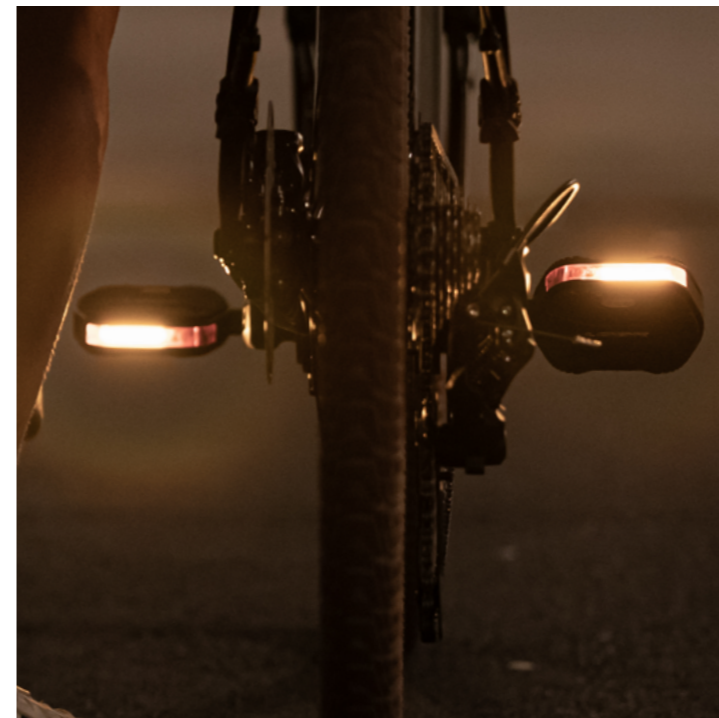

STAY VISIBLE

THE INNOVATIVE LIGHT SOLUTION

Visibility depends on two criteria:

The minimum distance from which you can be seen.

Your ability to catch the attention of drivers.

Unlike a standard fixed light positioned on your bike, the pedals are in continuous motion which considerably increases their visibility by creating an oscillating beam. Combined with four different flash modes available, they allow you to attract drivers' attention in the most effective way possible.

With a power rating of 50 lumens, the VISION light makes you visible from more than 900 meters with an angle of 180°, making you visible from the side as well and keep you safe at crossroads.

FROM OVER **900 M** VISIBILITY

50 LUMENS

180° LIGHT BEAM