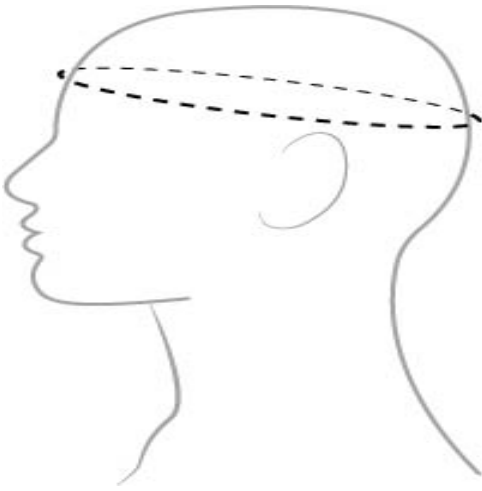

Size Guide

SIZE	S (CM)	M (CM)	L (CM)
Head Circumference	50-56	54-60	56-62

Measurement Guide

Helmet sizes are based on the circumference of your head. To determine the correct size, wrap a measuring tape around your head. Once you've determined the measurement, you can use the chart here as a guide.