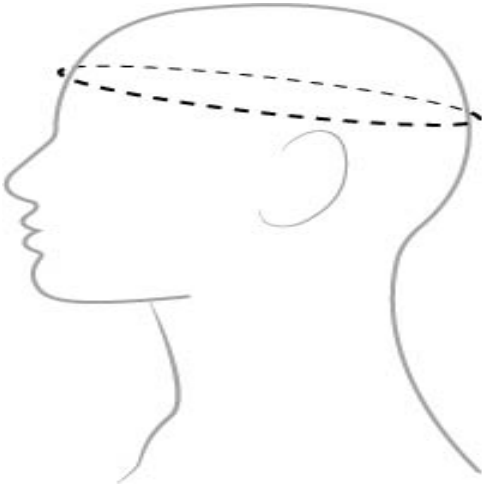

Size Guide

SIZE	S (CM)	M (CM)	L (CM)
Head Circumference	50-56	54-59	56-61

Measurement Guide

Helmet sizes are based on the circumference of your head. To determine the correct size, wrap a measuring tape around your head. Once you've determined the measurement, you can use the chart here as a guide.