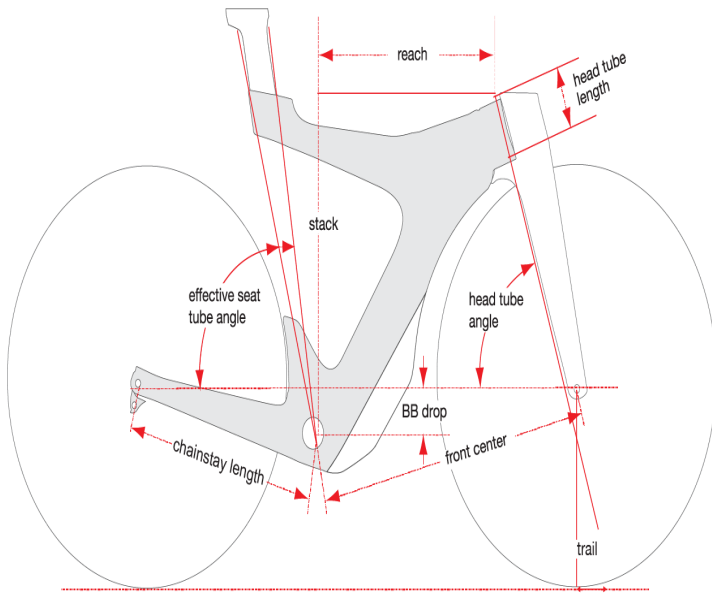

Geometry Details

Geometry Size in MM

Size	S	M	L	XL
Stack	468mm	496mm	524mm	552mm
Reach	386mm	404mm	423mm	442mm
Wheel Size	700c	700c	700c	700c
Head Tube Angle	71°	72.5°	72.5°	72.5°
Trail *	61.4mm	62.4mm	62.4mm	62.4mm
Fork Offset	53mm	43mm	43mm	43mm
Head Tube Length	76mm	97mm	126mm	156mm
Bottom Bracket Drop	75mm	75mm	75mm	75mm
Front Center	582mm	587mm	614mm	642mm
Rear Center	405mm	405mm	405mm	405mm
Wheelbase	975mm	980mm	1008mm	1035mm
Standover Height	689mm	702mm	746mm	775mm

Geometry Size in Inch

Size	S	M	L	XL

Stack	18.43"	19.53"	20.63"	21.73"
Reach	15.20"	15.91"	16.65"	17.40"
Wheel Size	700c	700c	700c	700c
Head Tube Angle	71°	72.5°	72.5°	72.5°
Trail *	2.42"	2.46"	2.46"	2.46"
Fork Offset	2.09"	1.69"	1.69"	1.69"
Head Tube Length	2.99"	3.82"	4.96"	6.14"
Bottom Bracket Drop	2.95"	2.95"	2.95"	2.95"
Front Center	22.91"	23.11"	24.17"	25.28"
Rear Center	15.94"	15.94"	15.94"	15.94"
Wheelbase	38.39"	38.58"	39.69"	40.75"
Standover Height	27.13"	27.64"	29.37"	30.51"