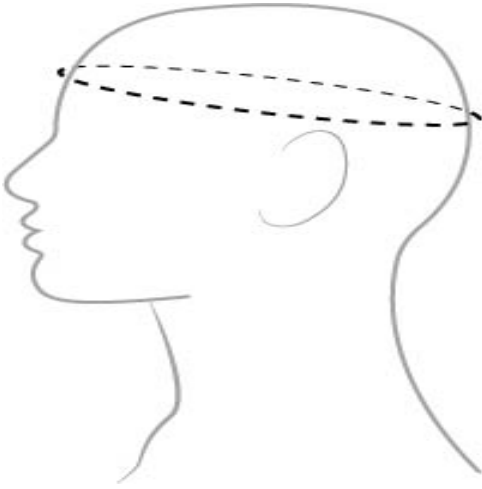

Size Guide

SIZE	XS (CM)	S (CM)
Head Circumference	48-52	51-56

Measurement Guide

Helmet sizes are based on the circumference of your head. To determine the correct size, wrap a measuring tape around your head. Once you've determined the measurement, you can use the chart here as a guide.