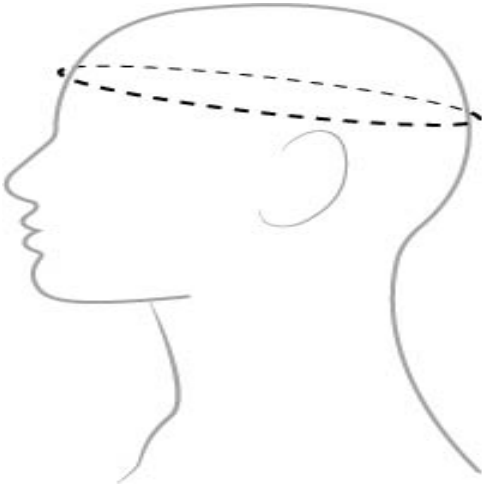

## Size Guide

SIZE	XS-S (CM)	M-L (CM)	XL-XXL (CM)
Head Circumference	51-54	55-58	59-62

## Measurement Guide

Helmet sizes are based on the circumference of your head. To determine the correct size, wrap a measuring tape around your head. Once you've determined the measurement, you can use the chart here as a guide.