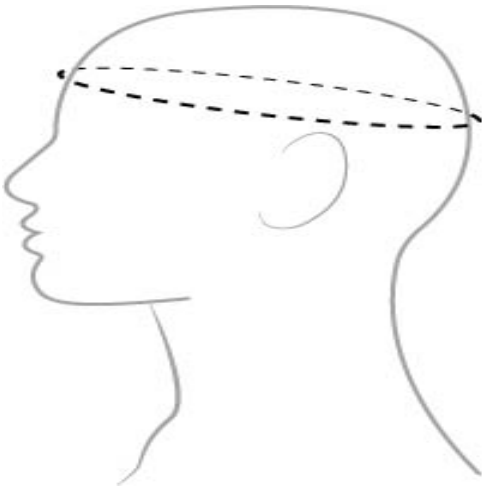

Size Guide

SIZE	XS-S (CM)	M-L (CM)	XL-XXL (CM)
Head Circumference	51-54	55-58	59-62

Measurement Guide

Helmet sizes are based on the circumference of your head. To determine the correct size, wrap a measuring tape around your head. Once you've determined the measurement, you can use the chart here as a guide.