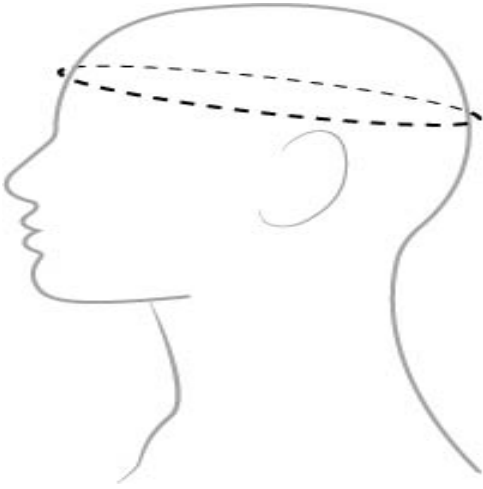

## Size Guide

SIZE	S (CM)	M (CM)	L (CM)
Head Circumference	50-56	54-59	56-61

## Measurement Guide

Helmet sizes are based on the circumference of your head. To determine the correct size, wrap a measuring tape around your head. Once you've determined the measurement, you can use the chart here as a guide.