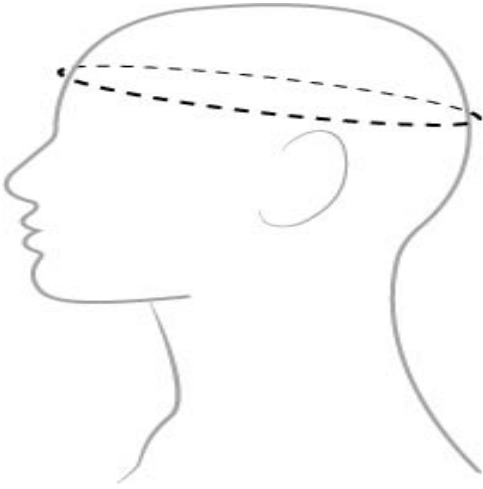

Size Guide

SIZE	S (CM)	M (CM)	L (CM)
Head Circumference	50-56	54-59	56-61

Measurement Guide

Helmet sizes are based on the circumference of your head. To determine the correct size, wrap a measuring tape around your head. Once you've determined the measurement, you can use the chart here as a guide.