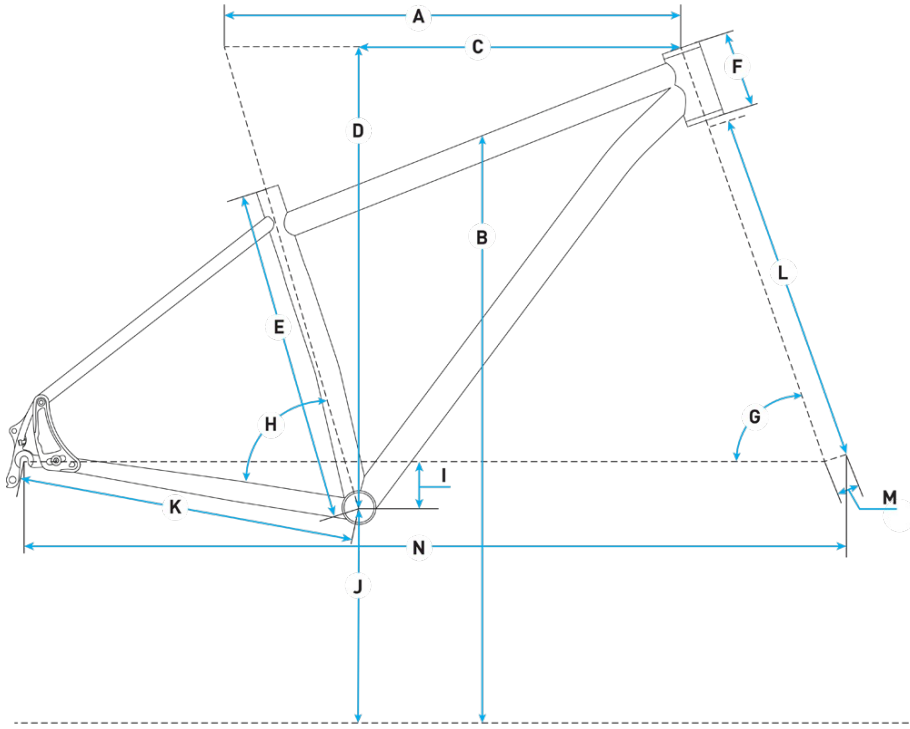

2022 Salsa Rangefinder Deore 12 27.5+ Geometry Chart

Size	XS	SM	MD	LG	XL
A. Effective Top Tube	568.2	590.5	614.8	643.5	670.1
B. Stand Over	678.6	698.3	737.2	769.1	798.7
C. Reach	395	416	439	465	489
D. Stack	605.6	610.2	614.9	624.2	633.4
E. Total Seat Tube Length	355	381	431	470	508
F. Headtube Length	95	100	105	115	125
G. Headtube Angle	68	68	68	68	68
H. Seat Tube Angle	74	74	74	74	74
I. BB Drop	58	58	58	58	58
K. Chainstay Length	439	439	439	439	439
L. Fork Length Axle to Crown	510	510	510	510	510
M. Fork Offset	46	46	46	46	46
N. Wheelbase	1100.6	1123.4	1148.3	1178	1205.8
Crank Arm Length	170	170	175	175	175
Handlebar Width	750mm	750mm	800mm	800mm	800mm
Recommended Rider Height	157cm◆168cm	160cm◆175cm	173cm◆183cm	180cm◆191cm	188cm◆UP
Stem Length	60	60	60	60	60

Measurements based on:

- OE spec 120mm 29/27.5+ suspension fork at 25% sag

- 27.5 x 2.8" tire measuring 722mm in diameter
- Standover is measured from vertically from ground to the top of the toptube, 50mm forward of the BB. Add 8-12.5mm (0.3-0.5") for 29 x 2.4-2.6" wheels/tires