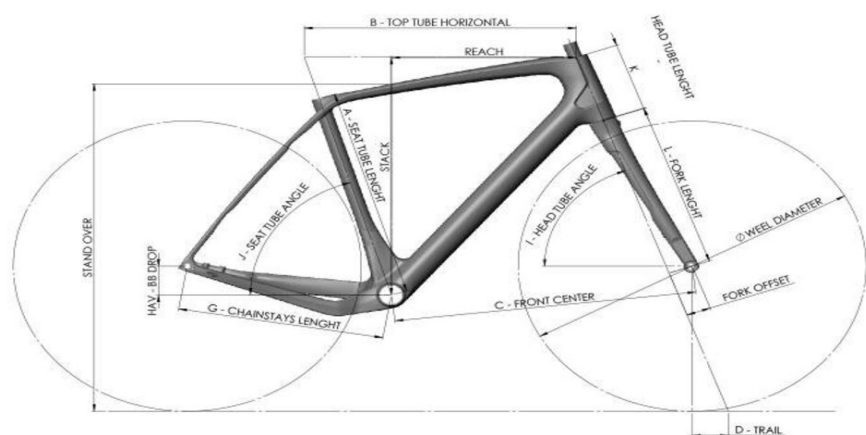

All_change_me

Geometry Chart (MM)

	XS	S	M	L	XL
Stack	530	554	578	602	626
Reach	355	365	375	385	395
I - Head tube (°)	70.3	70.3	70.3	70.3	70.3
J - Seat tube (°)	74	74	73	73	73
A - Seat tube	470	490	510	535	560
B - Top Tube horizontal	507	524	552	569	586.5
C - Front Center	577	595.5	614	632.5	651
D - Trail	70.5	70.5	70.5	70.5	70.5
F - Fork offset	50	50	50	50	50
G - Chainstays	420	420	420	420	420
K - Head tube	111.5	137	162.5	188	213.5
L - Fork	395	395	395	395	395
HAV	70	70	70	70	70
Standover	740	764	788	812	836

Geometry Chart (INCHES)

	XS	S	M	L	XL
Stack	20.9	21.8	22.8	23.7	24.6
Reach	14	14.4	14.8	15.2	15.6
I - Head tube (°)	70.3	70.3	70.3	70.3	70.3
J - Seat tube (°)	74	74	73	73	73
A - Seat tube	18.5	19.3	20.1	21.1	22
B - Top Tube horizontal	20	20.6	21.7	22.4	23.1
C - Front Center	22.7	23.4	24.2	24.9	25.6
D - Trail	2.8	2.8	2.8	2.8	2.8
F - Fork offset	2	2	2	2	2
G - Chainstays	16.5	16.5	16.5	16.5	16.5
K - Head tube	4.4	5.4	6.4	7.4	8.4
L - Fork	15.6	15.6	15.6	15.6	15.6
HAV	2.8	2.8	2.8	2.8	2.8