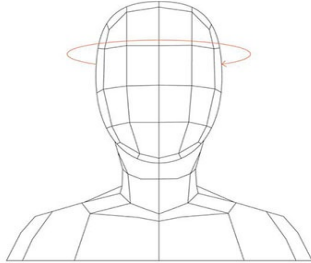

## Size Chart

SIZE	HEAD CIRC.
XS	48-52 cm 19-20"
S	51-54 cm 20-21"
M	55-58 cm 22-23"
L	59-62 cm 23-24"

Helmet sizes are based on the circumference of your head. To determine the correct size, wrap a measuring tape around your head as shown in the diagram. Once you've determined your measurement, use the chart here to find your correct size.