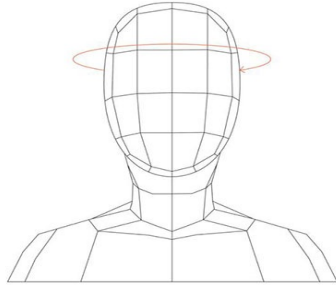

Size Chart

SIZE	HEAD CIRC.
S	51-54 cm 20-21"
M	55-58 cm 22-23"
L	59-62 cm 23-24"

Helmet sizes are based on the circumference of your head. To determine the correct size, wrap a measuring tape around your head as shown in the diagram. Once you've determined your measurement, use the chart here to find your correct size.