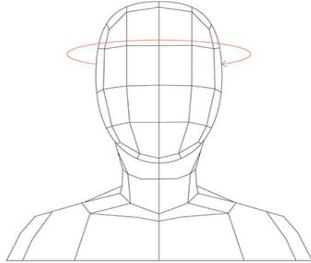

Size Chart

SIZE	HEAD CIRC.
XS	48-52 cm 19-20"
S	51-54 cm 20-21"
M	55-58 cm 22-23"
L	59-62 cm 23-24"

Helmet sizes are based on the circumference of your head. To determine the correct size, wrap a measuring tape around your head as shown in the diagram. Once you've determined your measurement, use the chart here to find your correct size.