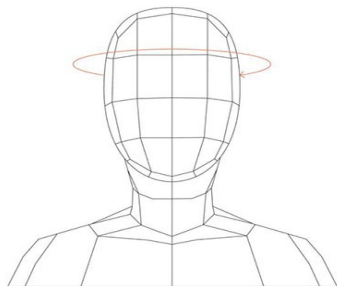

## Size Chart

SIZE	HEAD CIRC.
S	50-56 cm 20-22"
M	54-59 cm 21-23"
L	56-61 cm 22-24"

Helmet sizes are based on the circumference of your head. To determine the correct size, wrap a measuring tape around your head as shown in the diagram. Once you've determined your measurement, use the chart here to find your correct size.