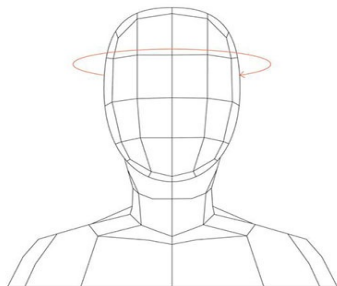

Size Chart

SIZE	HEAD CIRC.
S	50-56 cm 20-22"
M	54-59 cm 21-23"
L	56-61 cm 22-24"

Helmet sizes are based on the circumference of your head. To determine the correct size, wrap a measuring tape around your head as shown in the diagram. Once you've determined your measurement, use the chart here to find your correct size.