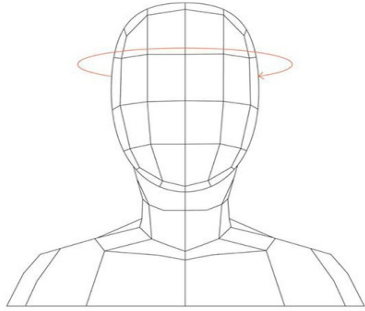

## Size Chart

SIZE	HEAD CIRC.
XS	48-52 cm 19-20"
S	51-56 cm 20-22"

Helmet sizes are based on the circumference of your head. To determine the correct size, wrap a measuring tape around your head as shown in the diagram. Once you've determined your measurement, use the chart here to find your correct size.