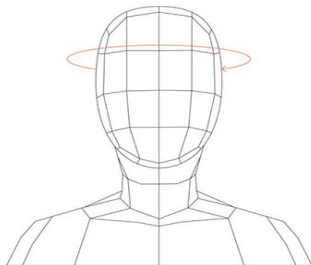

## Size Chart

SIZE	HEAD CIRC.
XS	48-52 cm 19-20"
S	51-54 cm 20-21"
M	55-58 cm 22-23"
L	59-62 cm 23-24"

Helmet sizes are based on the circumference of your head. To determine the correct size, wrap a measuring tape around your head as shown in the diagram. Once you've determined your measurement, use the chart here to find your correct size.