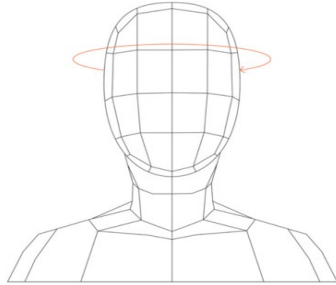

## Size Chart

SIZE	HEAD CIRC.
XS-S	51-54 cm 20-21"
M-L	55-58 cm 22-23"
XL-XXL	59-62 cm 23-24"

Helmet sizes are based on the circumference of your head. To determine the correct size, wrap a measuring tape around your head as shown in the diagram. Once you've determined your measurement, use the chart here to find your correct size.