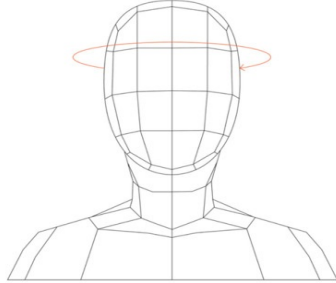

Size Chart

SIZE	HEAD CIRC.
S	50-56 cm 20-22"
M	54-59 cm 21-23"
L	56-61 cm 22-24"

Helmet sizes are based on the circumference of your head. To determine the correct size, wrap a measuring tape around your head as shown in the diagram. Once you've determined your measurement, use the chart here to find your correct size.