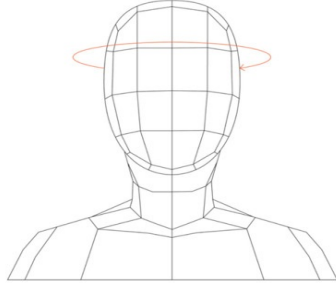

Size Chart

SIZE	HEAD CIRC.
XS-S	51-54 cm 20-21"
M-L	55-58 cm 22-23"
XL-XXL	59-62 cm 23-24"

Helmet sizes are based on the circumference of your head. To determine the correct size, wrap a measuring tape around your head as shown in the diagram. Once you've determined your measurement, use the chart here to find your correct size.